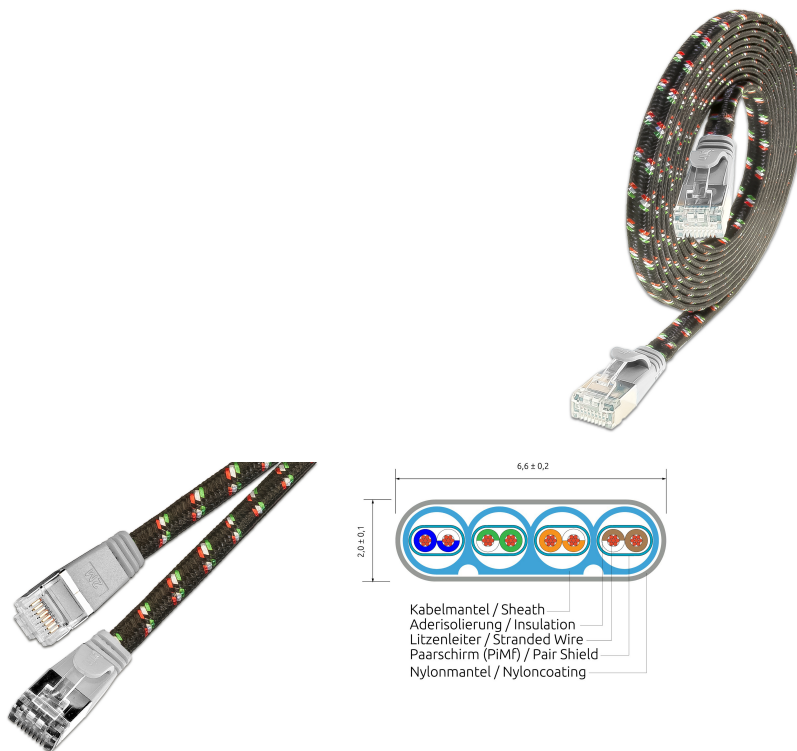

CAT6 Slim Patch Cord, U/FTP, flat, Nylonheath, grey

DESCRIPTION

The TOUGHpatchcords from the trademark SLIM® are the solution for many problems of structured cabling. Even if they look quite similar to a flat telephone cable, they reach a category 6 performance and are suitable to all 10BASE-T-, 100BASE-TX- und 1000BASE-T applications, including gigabit ethernet. 3 TOUGHpatchcords do have the same diameter as a usual category 6 copper patchcord. Despite the extremely thin design, the cable has a twisting of the individual wire pairs. In addition, it has a wide, flexible latch protection as well as a practical length print on both ends and supports Power over Ethernet (PoE IEEE802.3af).

FEATURES

- Category 6 patchcord
- Shield: U/FTP shielded
- 4- pairs twisted
- Wires: AWG36 100% copper
- Coating: PVC
- 7 different length
- New innovative boot design

CAT6 Slim Patch Cord, U/FTP, flat, Nylonheath, grey

PRODUCT FEATURES

Fire retardant version	No
AWG-size	AWG36
Pining	TIA/EIA 568 B
Color	Grey
Colour anti-kink sleeve	Gray
Halogen free according to EN IEC 60754-1	No
Halogen free according to EN IEC 60754-2	No
Halogen free according to EN IEC 60754-3	No
Cable construction	4x2
Cable Structure	6,6 mm x 2,0 mm
Cable Type	U/FTP
Category	CAT.6
Anti-kink sleeve	Moulded-on
Copper Cable Construction	4x2xAWG36/7
Length	0.25 m / 0.5 m / 1 m / 10 m / 2 m / 3 m / 5 m
Coating	PVC with reinforced Nylon sheath
Color outer sheath	Black
Oil resistant according to EN IEC 60811-404	No
Pin assignment	1:1
Locking lever	Yes
Shield	U/FTP shielded
Type of Connector Connection 1	RJ45 8(8)
Type of Connector Connection 2	RJ45 8(8)