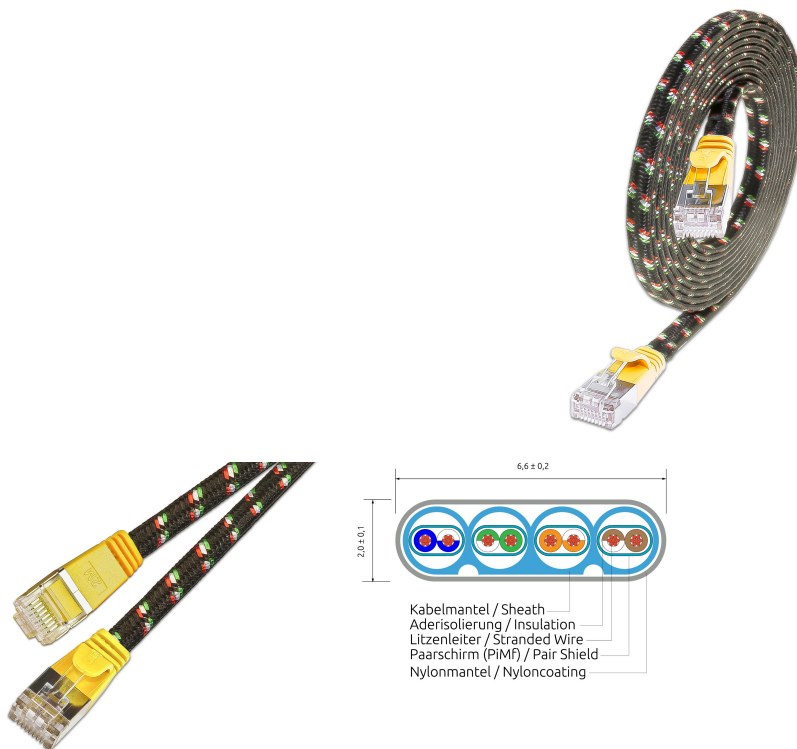

CAT6 Slim Patch Cord, U/FTP, flat, Nylonheath, yellow

DESCRIPTION

The TOUGHpatchcords from the trademark SLIM® are the solution for many problems of structured cabling. Even if they look quite similar to a flat telephone cable, they reach a category 6 performance and are suitable to all 10BASE-T-, 100BASE-TX- und 1000BASE-T applications, including gigabit ethernet. 3 TOUGHpatchcords do have the same diameter as a usual category 6 copper patchcord. Despite the extremely thin design, the cable has a twisting of the individual wire pairs. In addition, it has a wide, flexible latch protection as well as a practical length print on both ends and supports Power over Ethernet (PoE IEEE802.3af).

FEATURES

- Category 6 patchcord
- Shield: U/FTP shielded
- 4- pairs twisted
- Wires: AWG36 100% copper
- Coating: PVC
- 7 different length
- New innovative boot design

CAT6 Slim Patch Cord, U/FTP, flat, Nylonheath, yellow

PRODUCT FEATURES

Fire retardant version	No
AWG-size	AWG36
Pining	TIA/EIA 568 B
Color	Yellow
Colour anti-kink sleeve	Yellow
Halogen free according to EN IEC 60754-1	No
Halogen free according to EN IEC 60754-2	No
Halogen free according to EN IEC 60754-3	No
Cable construction	4x2
Cable Structure	6,6 mm x 2,0 mm
Cable Type	U/FTP
Category	CAT.6
Anti-kink sleeve	Moulded-on
Copper Cable Construction	4x2xAWG36/7
Length	0.25 m / 0.5 m / 1 m / 10 m / 2 m / 3 m / 5 m
Coating	PVC with reinforced Nylon sheath
Color outer sheath	Black
Oil resistant according to EN IEC 60811-404	No
Pin assignment	1:1
Locking lever	Yes
Shield	U/FTP shielded
Type of Connector Connection 1	RJ45 8(8)
Type of Connector Connection 2	RJ45 8(8)