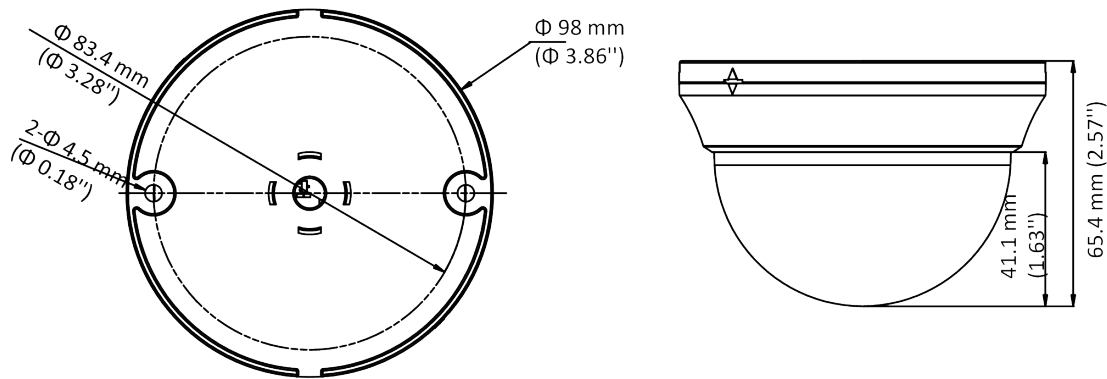

DS-2CE56D0T-IRMMF 2 MP Camera

- 2 MP, 1920 × 1080 resolution
- 2.8 mm, 3.6 mm, 6 mm fixed focal lens
- 4 in 1 video output (switchable TVI/AHD/CVI/CVBS)
- Smart IR, up to 20 m IR distance

Specification

Camera	
Image Sensor	2 MP CMOS
Signal System	PAL/NTSC
Resolution	1920 (H) × 1080 (V)
Frame Rate	TVI: 1080P@30fps, 1080P@25fps CVI: 1080P@30fps, 1080P@25fps AHD: 1080P@30fps, 1080P@25fps CVBS: PAL/NTSC
Min. illumination	0.01 Lux@(F1.2, AGC ON), 0 Lux with IR
Shutter Time	PAL: 1/25 s to 1/50, 000 s NTSC: 1/30 s to 1/50, 000 s
Lens	2.8 mm, 3.6 mm, 6 mm fixed lens
Field of View	2.8 mm, horizontal FOV: 106.4°, vertical FOV: 57.9°, diagonal FOV: 124.6° 3.6 mm, horizontal FOV: 79.6°, vertical FOV: 43.5°, diagonal FOV: 93.7° 6 mm, horizontal FOV: 51.9°, vertical FOV: 30°, diagonal FOV: 58.8°
Lens Mount	M12
Day & Night	ICR
WDR (Wide Dynamic Range)	Digital WDR
Angle Adjustment	Pan: 0 to 360°, Tilt: 0 to 70°, Rotation: 0 to 360°
Menu	
Image Mode	STD/HIGH-SAT
AGC	Yes
Day/Night Mode	Auto/Color/BW (Black and White)
White Balance	Auto/Manual
AE (Auto Exposure) Mode	DWDR/BLC/HLC/Global
Noise Reduction	2D DNR
Language	English
Function	Brightness, Sharpness, Smart IR
Interface	
Video Output	Switchable TVI/AHD/CVI/CVBS
General	
Operating Conditions	-40 °C to 60 °C (-40 °F to 140 °F), humidity 90% or less (non-condensing)
Power Supply	12 VDC ± 25%
Power Consumption	Max. 1.8 W
Material	Plastic
IR Range	Up to 20 m
Communication	HIKVISION-C

General

Dimensions	Φ 98 mm × 65.4 mm (Φ 3.86" × 2.57")
Weight	Approx. 146 g (0.32 lb.)

Available Model

DS-2CE56DOT-IRMMF

Dimension

Distributed by

HIKVISION®

Headquarters