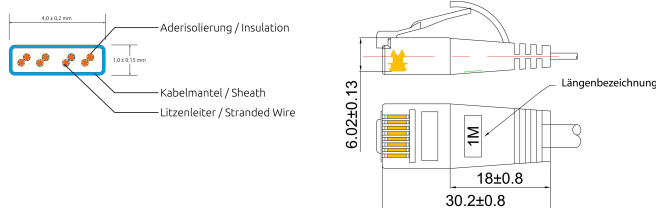

CAT6 Slim Patch Cord, U/UTP, flat, violet

DESCRIPTION

The SLIMpatchcords from the trademark SLIM® are the solution for many problems of structured cabling. Even if they look quite similar to a flat telephone cable, they reach a category 6 performance and are suitable to all 10BASE-T-, 100BASE-TX- und 1000BASE-T applications, including gigabit ethernet. 3 SLIMpatchcords do have the same diameter as a usual category 6 copper patchcord. Despite the extremely thin design, the cable has a twisting of the individual wire pairs. In addition, it has a wide, flexible latch protection as well as a practical length print on both ends and supports Power over Ethernet (PoE IEEE802.3af).

FEATURES

- Category 6 patchcord
- Shield: U/UTP unshielded
- 4- pairs twisted
- Wires: AWG36 100% copper
- Coating: PVC
- 14 different length
- New innovative boot design

CAT6 Slim Patch Cord, U/UTP, flat, violet

PRODUCT FEATURES

Fire retardant version	No
AWG-size	AWG36
Pining	TIA/EIA 568 B
Color	Violet
Colour anti-kink sleeve	Purple
Halogen free according to EN IEC 60754-1	No
Halogen free according to EN IEC 60754-2	No
Halogen free according to EN IEC 60754-3	No
Cable construction	4x2
Cable Structure	4,1 mm x 1,1 mm
Cable Type	U/UTP
Category	CAT.6
Anti-kink sleeve	Moulded-on
Copper Cable Construction	4x2xAWG36/7
Length	0.1 m / 0.15 m / 0.25 m / 0.5 m / 0.75 m / 1 m / 1.5 m / 10 m / 15 m / 2 m / 20 m / 25 m / 3 m / 5 m / 7.5 m
Coating	PVC
Color outer sheath	Purple
Oil resistant according to EN IEC 60811-404	No
Pin assignment	1:1
Locking lever	Yes
Shield	U/UTP unshielded
Type of Connector Connection 1	RJ45 8(8)
Type of Connector Connection 2	RJ45 8(8)