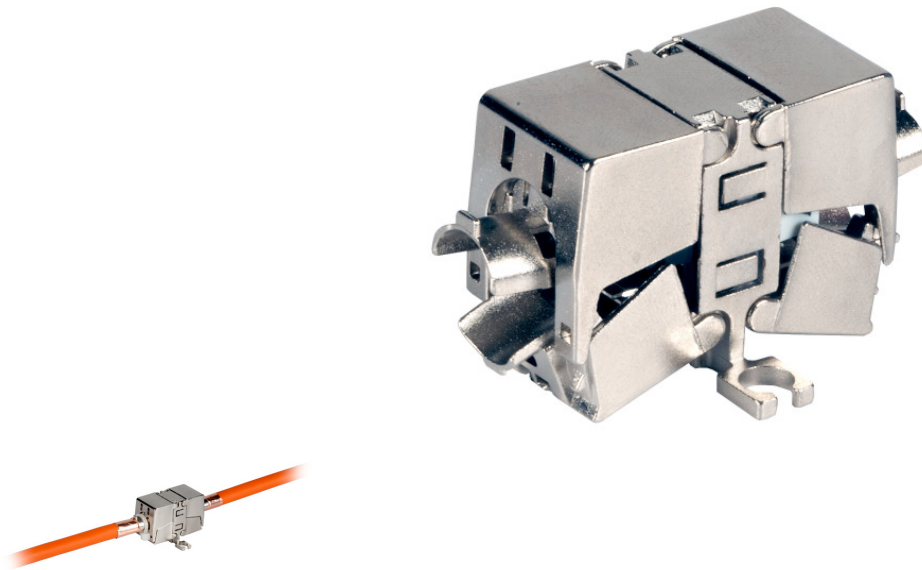

## CAT6A Class EA Connection Module, 10GBit, shielded

---

### FEATURES

- Cable Connection Module for Installation Cable
- CAT6A Class EA, 10 Gbit, shielded
- 19" Panel für up to 24 Connection Modules separately available

---

**CAT6A Class EA Connection Module, 10GBit, shielded**

---

**PRODUCT FEATURES**

Pining	1:1
Color	Grey
Category	CAT6A
Material	Metal
Product Family	Zubehör
Shield	shielded
<hr/>	
EAN Code	9120042360779
Weight	0.05 kg
<hr/>	
PRODUCT NUMBER	WKS CON MOD