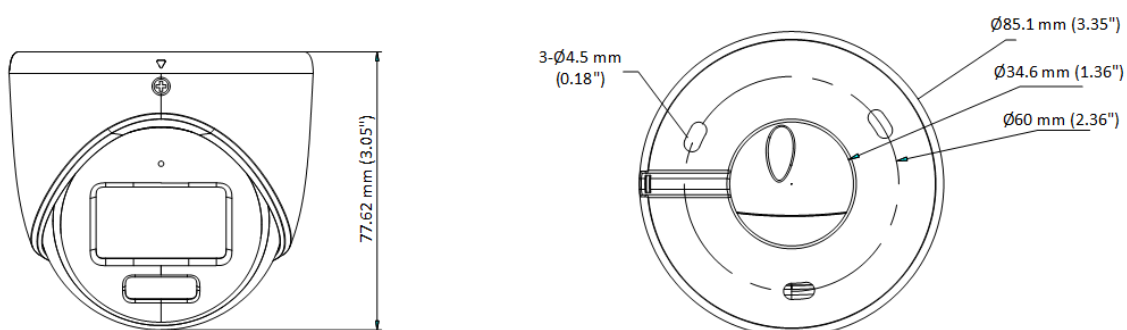

▪ Dimension