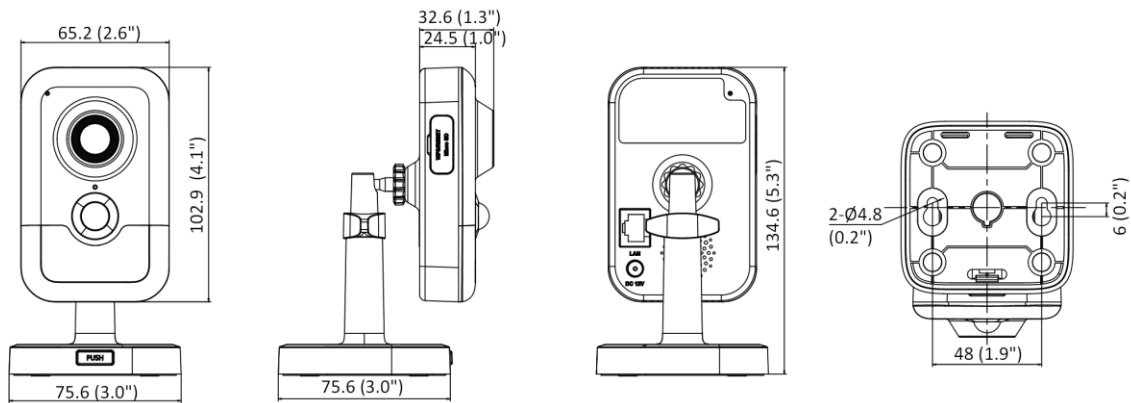

Dimension

Distributed by

HIKVISION®

Headquarters

No.555 Qianmo Road, Binjiang District,
Hangzhou 310051, China
T +86-571-8807-5998
overseasbusiness@hikvision.com

Hikvision USA
T +1-909-895-0400
sales.usa@hikvision.com

Hikvision Australia
T +61-2-8599-4233
salesau@hikvision.com

Hikvision India
T +91-22-28469900
sales@pramahikvision.com

Hikvision Canada
T +1-866-200-6690
sales.canada@hikvision.com

Hikvision Thailand
T +662-275-9949
sales.thailand@hikvision.com

Hikvision Europe
T +31-23-5542770
sales.eu@hikvision.com

Hikvision Italy
T +39-0438-6902
info.it@hikvision.com

Hikvision Brazil
T +55 11 3318-0050
Latam.support@hikvision.com

Hikvision Turkey
T +90 (216)521 7070- 7074
sales.tr@hikvision.com

Hikvision Malaysia
T +601-7652-2413
sales.my@hikvision.com

Hikvision UK & Ireland
T +01628-902140
sales.uk@hikvision.com

Hikvision South Africa
Tel: +27 (10) 0351172
sale.africa@hikvision.com

Hikvision France
T +33(0)1-85-330-450
info.fr@hikvision.com

Hikvision Kazakhstan
T +7-727-9730667
nikia.panfilov@hikvision.ru

Hikvision Vietnam
T +84-974270888
sales.vt@hikvision.com

Hikvision UAE
T +971-4-4432090
salesme@hikvision.com

Hikvision Singapore
T +65-6684-4718
sg@hikvision.com

Hikvision Spain
T +34-91-737-16-55
info.es@hikvision.com

Hikvision Tashkent
T +99-87-1238-9438
uzb@hikvision.ru

Hikvision Hong Kong
T +852-2151-1761
info.hk@hikvision.com

Hikvision Russia
T +7-495-669-67-99
saleru@hikvision.com

Hikvision Korea
T +82-(0)31-731-8817
sales.korea@hikvision.com

Hikvision Poland
T +48-22-460-01-50
info.pl@hikvision.com

Hikvision Indonesia
T +62-21-2933759
Sales.Indonesia@hikvision.com