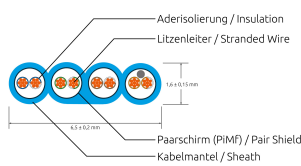

CAT6 Slim Patch Cord, U/FTP, flat, violet

**DESCRIPTION**

The SLIMpatchcords from the trademark SLIM® are the solution for many problems of structured cabling. Even if they look quite similar to a flat telephone cable, they reach a category 6 performance and are suitable to all 10BASE-T-, 100BASE-TX- und 1000BASE-T applications, including gigabit ethernet. 3 SLIMpatchcords do have the same diameter as a usual category 6 copper patchcord. Despite the extremely thin design, the cable has a twisting of the individual wire pairs. In addition, it has a wide, flexible latch protection as well as a practical length print on both ends and supports Power over Ethernet (PoE IEEE802.3af).

**FEATURES**

- Category 6 patchcord
- Shield: U/FTP shielded
- 4- pairs twisted
- Wires: AWG36 100% copper
- Coating: PVC
- 14 different length
- New innovative boot design

### APPLICATION

Typical application areas for the SLIMpatchcords:

- Overfilled server or network cabinets or cable channels
- Telephone system or switches with high port densities. With very short cables, you could easily patch from switch to switch or switch to panel without cable routing
- Connection of VoIP telephones because they are extremely flexible and therefore not so difficult to lay on a desk
- Applications in industry and manufacturing where ethernet connections are required, but only little space is available
- As a patch cable in the notebook bag for technicians and field staff
- In the private environment to lay a patch cable under the carpet or the edge strip