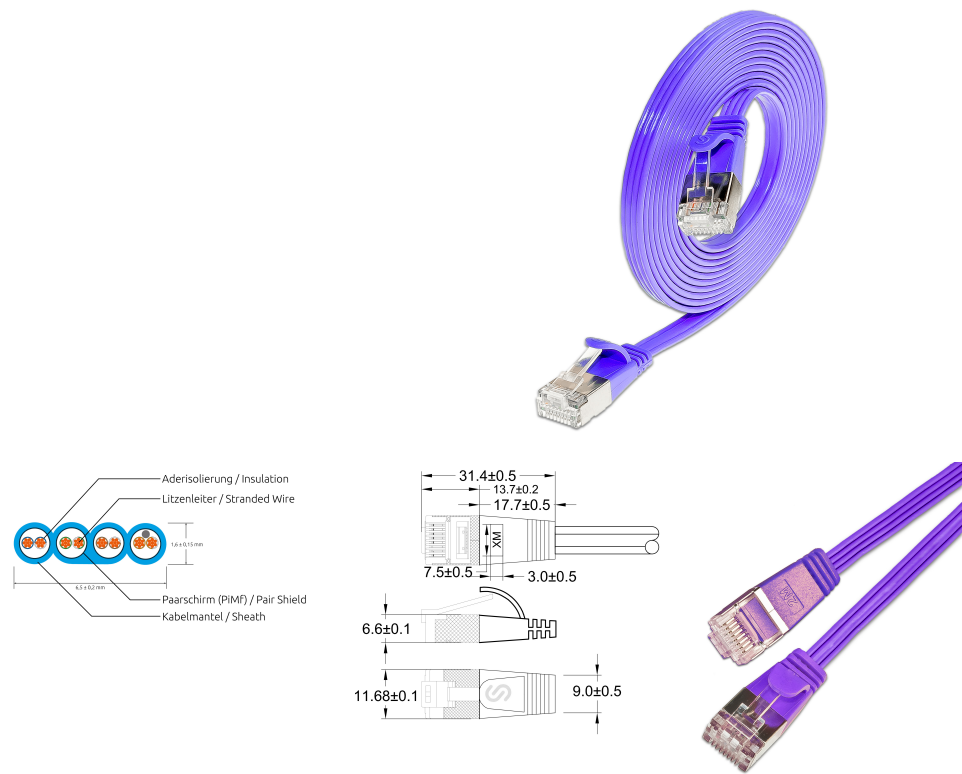

CAT6 Slim Patch Cord, U/FTP, flat, violet

**DESCRIPTION**

The SLIMpatchcords from the trademark SLIM® are the solution for many problems of structured cabling. Even if they look quite similar to a flat telephone cable, they reach a category 6 performance and are suitable to all 10BASE-T-, 100BASE-TX- und 1000BASE-T applications, including gigabit ethernet. 3 SLIMpatchcords do have the same diameter as a usual category 6 copper patchcord. Despite the extremely thin design, the cable has a twisting of the individual wire pairs. In addition, it has a wide, flexible latch protection as well as a practical length print on both ends and supports Power over Ethernet (PoE IEEE802.3af).

**FEATURES**

- Category 6 patchcord
- Shield: U/FTP shielded
- Colour: Violet, similar PT 2117C
- 4- pairs twisted
- Wires: AWG36 100% copper
- Coating: PVC
- 14 different length
- New innovative boot design

### PRODUCT FEATURES

Fire retardant version	No
AWG-size	AWG36
Pining	TIA/EIA 568 B
Color	Violet
Color anti-kink sleeve	Purple
Halogen free according to EN IEC 60754-1	No
Halogen free according to EN IEC 60754-2	No
Halogen free according to EN IEC 60754-3	No
Cable construction	4x2
Cable Structure	6,1 mm x 1,5 mm
Cable Type	U/FTP
Category	CAT.6
Anti-kink sleeve	Moulded-on
Copper Cable Construction	4x2xAWG36/7
Length	0.1 m / 0.15 m / 0.25 m / 0.5 m / 0.75 m / 1 m / 1.5 m / 10 m / 15 m / 2 m / 20 m / 25 m / 3 m / 5 m / 7.5 m
Coating	PVC
Color outer sheath	Purple
Oil resistant according to EN IEC 60811-404	No
Pin assignment	1:1
Locking lever	Yes
Shield	U/FTP shielded
Type of Connector Connection 1	RJ45 8(8)
Type of Connector Connection 2	RJ45 8(8)