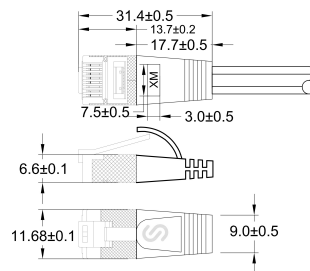

CAT6 Slim Patch Cord, U/FTP, flat, violet

**DESCRIPTION**

The SLIMpatchcords from the trademark SLIM® are the solution for many problems of structured cabling. Even if they look quite similar to a flat telephone cable, they reach a category 6 performance and are suitable to all 10BASE-T-, 100BASE-TX- und 1000BASE-T applications, including gigabit ethernet. 3 SLIMpatchcords do have the same diameter as a usual category 6 copper patchcord. Despite the extremely thin design, the cable has a twisting of the individual wire pairs. In addition, it has a wide, flexible latch protection as well as a practical length print on both ends and supports Power over Ethernet (PoE IEEE802.3af).

**FEATURES**

- Category 6 patchcord
- Shield: U/FTP shielded
- 4- pairs twisted
- Wires: AWG36 100% copper
- Coating: PVC
- 14 different length
- New innovative boot design

### PRODUCT FEATURES

Fire retardant version	No
AWG-size	AWG36
Pining	TIA/EIA 568 B
Color	Violet
Colour anti-kink sleeve	Purple
Halogen free according to EN IEC 60754-1	No
Halogen free according to EN IEC 60754-2	No
Halogen free according to EN IEC 60754-3	No
Cable construction	4x2
Cable Structure	6,1 mm x 1,5 mm
Cable Type	U/FTP
Category	CAT.6
Anti-kink sleeve	Moulded-on
Copper Cable Construction	4x2xAWG36/7
Length	0.1 m / 0.15 m / 0.25 m / 0.5 m / 0.75 m / 1 m / 1.5 m / 10 m / 15 m / 2 m / 20 m / 25 m / 3 m / 5 m / 7.5 m
Coating	PVC
Color outer sheath	Purple
Oil resistant according to EN IEC 60811-404	No
Pin assignment	1:1
Locking lever	Yes
Shield	U/FTP shielded
Type of Connector Connection 1	RJ45 8(8)
Type of Connector Connection 2	RJ45 8(8)