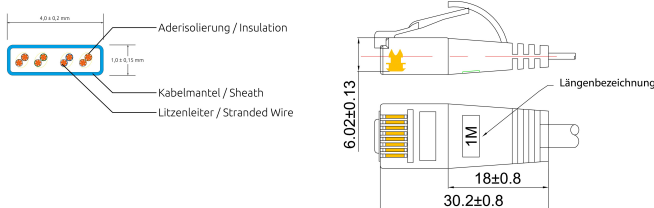

CAT6 Slim Patch Cord, U/UTP, flat, red

**DESCRIPTION**

The SLIMpatchcords from the trademark SLIM® are the solution for many problems of structured cabling. Even if they look quite similar to a flat telephone cable, they reach a category 6 performance and are suitable to all 10BASE-T-, 100BASE-TX- und 1000BASE-T applications, including gigabit ethernet. 3 SLIMpatchcords do have the same diameter as a usual category 6 copper patchcord. Despite the extremely thin design, the cable has a twisting of the individual wire pairs. In addition, it has a wide, flexible latch protection as well as a practical length print on both ends and supports Power over Ethernet (PoE IEEE802.3af).

**FEATURES**

- Category 6 patchcord
- Shield: U/UTP unshielded
- 4- pairs twisted
- Wires: AWG36 100% copper
- Coating: PVC
- 14 different length
- New innovative boot design

## CAT6 Slim Patch Cord, U/UTP, flat, red

### PRODUCT FEATURES

Fire retardant version	No
AWG-size	AWG36
Pining	TIA/EIA 568 B
Color	Red
Colour anti-kink sleeve	Red
Halogen free according to EN IEC 60754-1	No
Halogen free according to EN IEC 60754-2	No
Halogen free according to EN IEC 60754-3	No
Cable construction	4x2
Cable Structure	4,1 mm x 1,1 mm
Cable Type	U/UTP
Category	CAT.6
Anti-kink sleeve	Moulded-on
Copper Cable Construction	4x2xAWG36/7
Length	0.1 m / 0.15 m / 0.25 m / 0.5 m / 0.75 m / 1 m / 1.5 m / 10 m / 15 m / 2 m / 20 m / 25 m / 3 m / 5 m / 7.5 m
Coating	PVC
Color outer sheath	Red
Oil resistant according to EN IEC 60811-404	No
Pin assignment	1:1
Locking lever	Yes
Shield	U/UTP unshielded
Type of Connector Connection 1	RJ45 8(8)
Type of Connector Connection 2	RJ45 8(8)