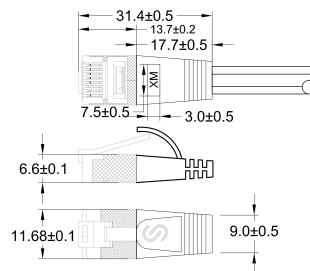

CAT6 Slim Patch Cord, U/FTP, flat, black

**DESCRIPTION**

The SLIMpatchcords from the trademark SLIM® are the solution for many problems of structured cabling. Even if they look quite similar to a flat telephone cable, they reach a category 6 performance and are suitable to all 10BASE-T-, 100BASE-TX- und 1000BASE-T applications, including gigabit ethernet. 3 SLIMpatchcords do have the same diameter as a usual category 6 copper patchcord. Despite the extremely thin design, the cable has a twisting of the individual wire pairs. In addition, it has a wide, flexible latch protection as well as a practical length print on both ends and supports Power over Ethernet (PoE IEEE802.3af).

**FEATURES**

- Category 6 patchcord
- Shield: U/FTP shielded
- 4- pairs twisted
- Wires: AWG36 100% copper
- Coating: PVC
- 14 different length
- New innovative boot design

### PRODUCT FEATURES

Fire retardant version	No
AWG-size	AWG36
Pining	TIA/EIA 568 B
Color	Black
Colour anti-kink sleeve	Black
Halogen free according to EN IEC 60754-1	No
Halogen free according to EN IEC 60754-2	No
Halogen free according to EN IEC 60754-3	No
Cable construction	4x2
Cable Structure	6,1 mm x 1,5 mm
Cable Type	U/FTP
Category	CAT.6
Anti-kink sleeve	Moulded-on
Copper Cable Construction	4x2xAWG36/7
Length	0.1 m / 0.15 m / 0.25 m / 0.5 m / 0.75 m / 1 m / 1.5 m / 10 m / 15 m / 2 m / 20 m / 25 m / 3 m / 5 m / 7.5 m
Coating	PVC
Color outer sheath	Black
Oil resistant according to EN IEC 60811-404	No
Pin assignment	1:1
Locking lever	Yes
Shield	U/FTP shielded
Type of Connector Connection 1	RJ45 8(8)
Type of Connector Connection 2	RJ45 8(8)