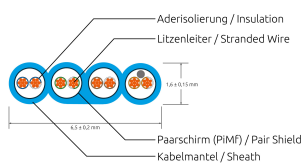

CAT6 Slim Patch Cord, U/FTP, flat, black

**DESCRIPTION**

The SLIMpatchcords from the trademark SLIM® are the solution for many problems of structured cabling. Even if they look quite similar to a flat telephone cable, they reach a category 6 performance and are suitable to all 10BASE-T-, 100BASE-TX- und 1000BASE-T applications, including gigabit ethernet. 3 SLIMpatchcords do have the same diameter as a usual category 6 copper patchcord. Despite the extremely thin design, the cable has a twisting of the individual wire pairs. In addition, it has a wide, flexible latch protection as well as a practical length print on both ends and supports Power over Ethernet (PoE IEEE802.3af).

**FEATURES**

- Category 6 patchcord
- Shield: U/FTP shielded
- 4- pairs twisted
- Wires: AWG36 100% copper
- Coating: PVC
- 14 different length
- New innovative boot design

### APPLICATION

Typical application areas for the SLIMpatchcords:

- Overfilled server or network cabinets or cable channels
- Telephone system or switches with high port densities. With very short cables, you could easily patch from switch to switch or switch to panel without cable routing
- Connection of VoIP telephones because they are extremely flexible and therefore not so difficult to lay on a desk
- Applications in industry and manufacturing where ethernet connections are required, but only little space is available
- As a patch cable in the notebook bag for technicians and field staff
- In the private environment to lay a patch cable under the carpet or the edge strip