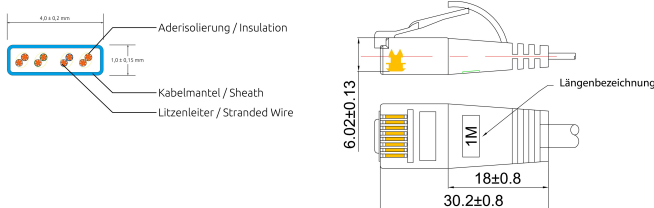

CAT6 Slim Patch Cord, U/UTP, flat, orange

DESCRIPTION

The SLIMpatchcords from the trademark SLIM® are the solution for many problems of structured cabling. Even if they look quite similar to a flat telephone cable, they reach a category 6 performance and are suitable to all 10BASE-T-, 100BASE-TX- und 1000BASE-T applications, including gigabit ethernet. 3 SLIMpatchcords do have the same diameter as a usual category 6 copper patchcord. Despite the extremely thin design, the cable has a twisting of the individual wire pairs. In addition, it has a wide, flexible latch protection as well as a practical length print on both ends and supports Power over Ethernet (PoE IEEE802.3af).

FEATURES

- Category 6 patchcord
- Shield: U/UTP unshielded
- 4- pairs twisted
- Wires: AWG36 100% copper
- Coating: PVC
- 14 different length
- New innovative boot design

CAT6 Slim Patch Cord, U/UTP, flat, orange

PRODUCT FEATURES

Fire retardant version	No
AWG-size	AWG36
Pining	TIA/EIA 568 B
Color	Orange
Colour anti-kink sleeve	Orange
Halogen free according to EN IEC 60754-1	No
Halogen free according to EN IEC 60754-2	No
Halogen free according to EN IEC 60754-3	No
Cable construction	4x2
Cable Structure	4,1 mm x 1,1 mm
Cable Type	U/UTP
Category	CAT.6
Anti-kink sleeve	Moulded-on
Copper Cable Construction	4x2xAWG36/7
Length	0.1 m / 0.15 m / 0.25 m / 0.5 m / 0.75 m / 1 m / 1.5 m / 10 m / 15 m / 2 m / 20 m / 25 m / 3 m / 5 m / 7.5 m
Coating	PVC
Color outer sheath	Orange
Oil resistant according to EN IEC 60811-404	No
Pin assignment	1:1
Locking lever	Yes
Shield	U/UTP unshielded
Type of Connector Connection 1	RJ45 8(8)
Type of Connector Connection 2	RJ45 8(8)