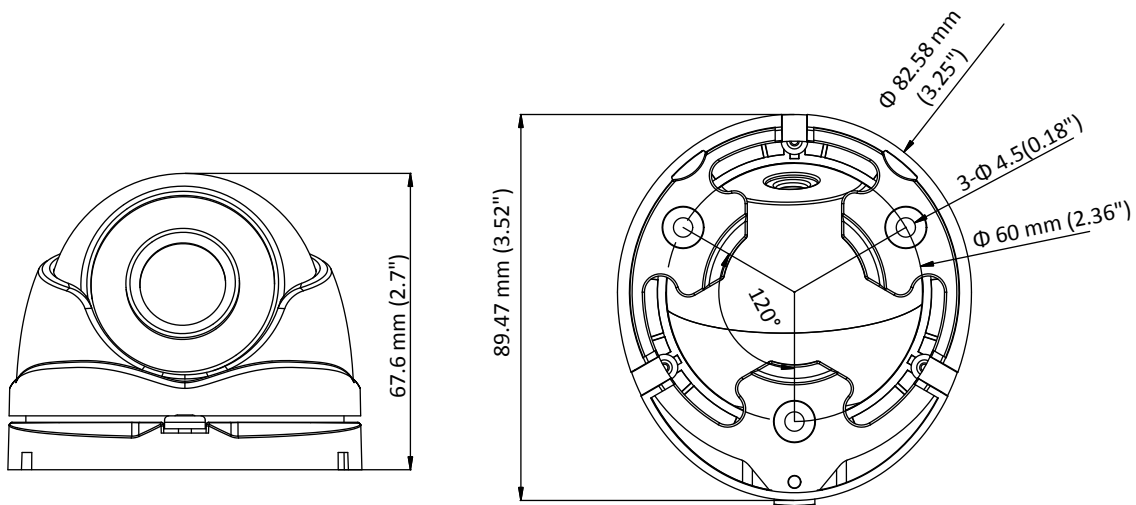

DS-2CE56D0T-IRMF HD 1080p IR Turret Camera

Key Features

- 2 megapixel high performance CMOS
- Analog HD output, up to 1080p resolution
- Day/Night switch
- Smart IR
- Up to 20 m IR distance
- Switchable TVI/AHD/CVI/CVBS
- IP66

Specification

Camera	
Image Sensor	2MP CMOS Image Sensor
Signal System	PAL/NTSC
Effective Pixels	1920 (H) × 1080 (V)
Min. illumination	0.1 Lux@(F1.2,AGC ON), 0 Lux with IR
Shutter Time	1/25 (1/30) s to 1/50,000 s
Lens	2.8 mm, 3.6 mm, 6 mm optional
	Field of view: 103° (2.8 mm), 82.2° (3.6 mm), 54° (6 mm)
Lens Mount	M12
Day & Night	ICR
Angle Adjustment	Pan: 0° to 360°, Tilt: 0° to 75°, Rotation: 0° to 360°
Synchronization	Internal synchronization
Video Frame Rate	1080p@25fps/1080p@30fps
HD Video Output	1 analog HD output
S/N Ratio	>62 dB
General	
Operating Conditions	-40 °C to 60 °C (-40 °F to 140 °F), Humidity: 90% or less (non-condensation)
Power Supply	12 V DC ± 15%
Power Consumption	Max. 4 W
Protection Level	IP66
IR Range	Up to 20 m
Dimensions	89.47 × 67.6 mm (3.52" × 2.7")
Weight	340 g (0.75 lb.)

Order Model

DS-2CE56D0T-IRMF

Dimensions

Accessories

DS-1272ZJ-110-TRS
Wall Mounting Bracket

DS-1275ZJ
Vertical Pole Mounting Bracket

DS-1276ZJ
Corner Mounting Bracket

DS-1H18
Video Balun