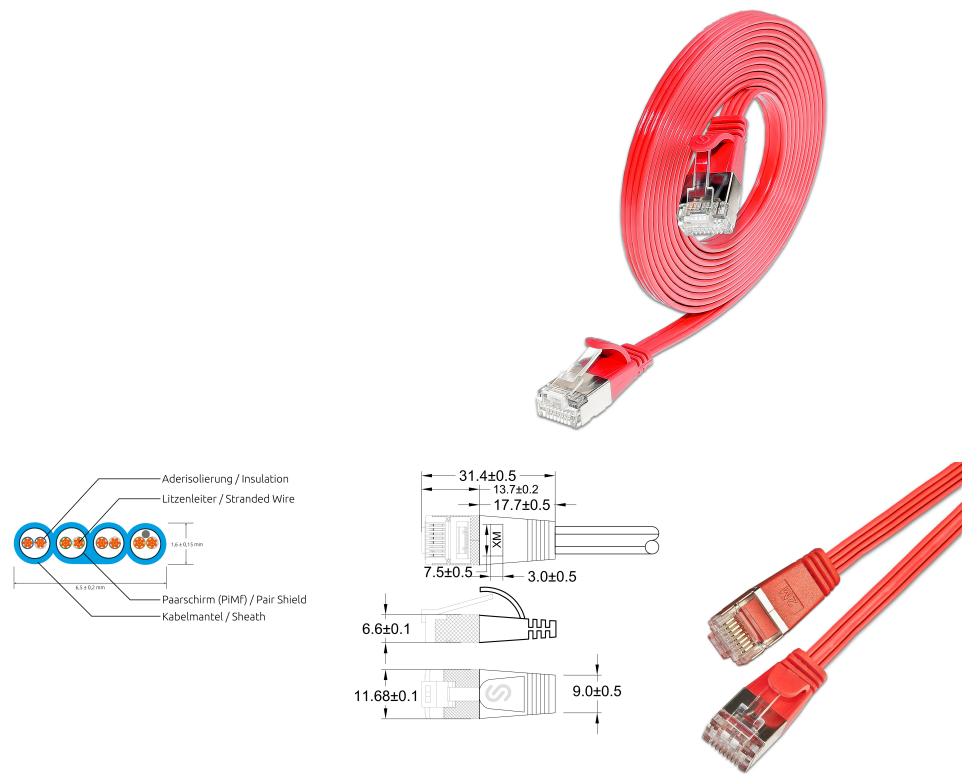

CAT6 Slim Patch Cord, U/FTP, flat, red

DESCRIPTION

The SLIMpatchcords from the trademark SLIM® are the solution for many problems of structured cabling. Even if they look quite similar to a flat telephone cable, they reach a category 6 performance and are suitable to all 10BASE-T-, 100BASE-TX- und 1000BASE-T applications, including gigabit ethernet. 3 SLIMpatchcords do have the same diameter as a usual category 6 copper patchcord. Despite the extremely thin design, the cable has a twisting of the individual wire pairs. In addition, it has a wide, flexible latch protection as well as a practical length print on both ends and supports Power over Ethernet (PoE IEEE802.3af).

FEATURES

- Category 6 patchcord
- Shield: U/FTP shielded
- 4- pairs twisted
- Wires: AWG36 100% copper
- Coating: PVC
- 14 different length
- New innovative boot design

CAT6 Slim Patch Cord, U/FTP, flat, red

PRODUCT FEATURES

Fire retardant version	No
AWG-size	AWG36
Pining	TIA/EIA 568 B
Color	Red
Colour anti-kink sleeve	Red
Halogen free according to EN IEC 60754-1	No
Halogen free according to EN IEC 60754-2	No
Halogen free according to EN IEC 60754-3	No
Cable construction	4x2
Cable Structure	6,1 mm x 1,5 mm
Cable Type	U/FTP
Category	CAT.6
Anti-kink sleeve	Moulded-on
Copper Cable Construction	4x2xAWG36/7
Length	0.1 m / 0.15 m / 0.25 m / 0.5 m / 0.75 m / 1 m / 1.5 m / 10 m / 15 m / 2 m / 20 m / 25 m / 3 m / 5 m / 7.5 m
Coating	PVC
Color outer sheath	Red
Oil resistant according to EN IEC 60811-404	No
Pin assignment	1:1
Locking lever	Yes
Shield	U/FTP shielded
Type of Connector Connection 1	RJ45 8(8)
Type of Connector Connection 2	RJ45 8(8)