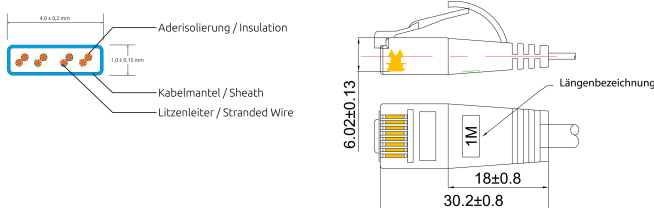

CAT6 Slim Patch Cord, U/UTP, flat, green

DESCRIPTION

The SLIMpatchcords from the trademark SLIM® are the solution for many problems of structured cabling. Even if they look quite similar to a flat telephone cable, they reach a category 6 performance and are suitable to all 10BASE-T-, 100BASE-TX- und 1000BASE-T applications, including gigabit ethernet. 3 SLIMpatchcords do have the same diameter as a usual category 6 copper patchcord. Despite the extremely thin design, the cable has a twisting of the individual wire pairs. In addition, it has a wide, flexible latch protection as well as a practical length print on both ends and supports Power over Ethernet (PoE IEEE802.3af).

FEATURES

- Category 6 patchcord
- Shield: U/UTP unshielded
- 4- pairs twisted
- Wires: AWG36 100% copper
- Coating: PVC
- 14 different length
- New innovative boot design

CAT6 Slim Patch Cord, U/UTP, flat, green

PRODUCT FEATURES

Fire retardant version	No
AWG-size	AWG36
Pining	TIA/EIA 568 B
Color	Green
Colour anti-kink sleeve	Green
Halogen free according to EN IEC 60754-1	No
Halogen free according to EN IEC 60754-2	No
Halogen free according to EN IEC 60754-3	No
Cable construction	4x2
Cable Structure	4,1 mm x 1,1 mm
Cable Type	U/UTP
Category	CAT.6
Anti-kink sleeve	Moulded-on
Copper Cable Construction	4x2xAWG36/7
Length	0.1 m / 0.15 m / 0.25 m / 0.5 m / 0.75 m / 1 m / 1.5 m / 10 m / 15 m / 2 m / 20 m / 25 m / 3 m / 5 m / 7.5 m
Coating	PVC
Color outer sheath	Green
Oil resistant according to EN IEC 60811-404	No
Pin assignment	1:1
Locking lever	Yes
Shield	U/UTP unshielded
Type of Connector Connection 1	RJ45 8(8)
Type of Connector Connection 2	RJ45 8(8)