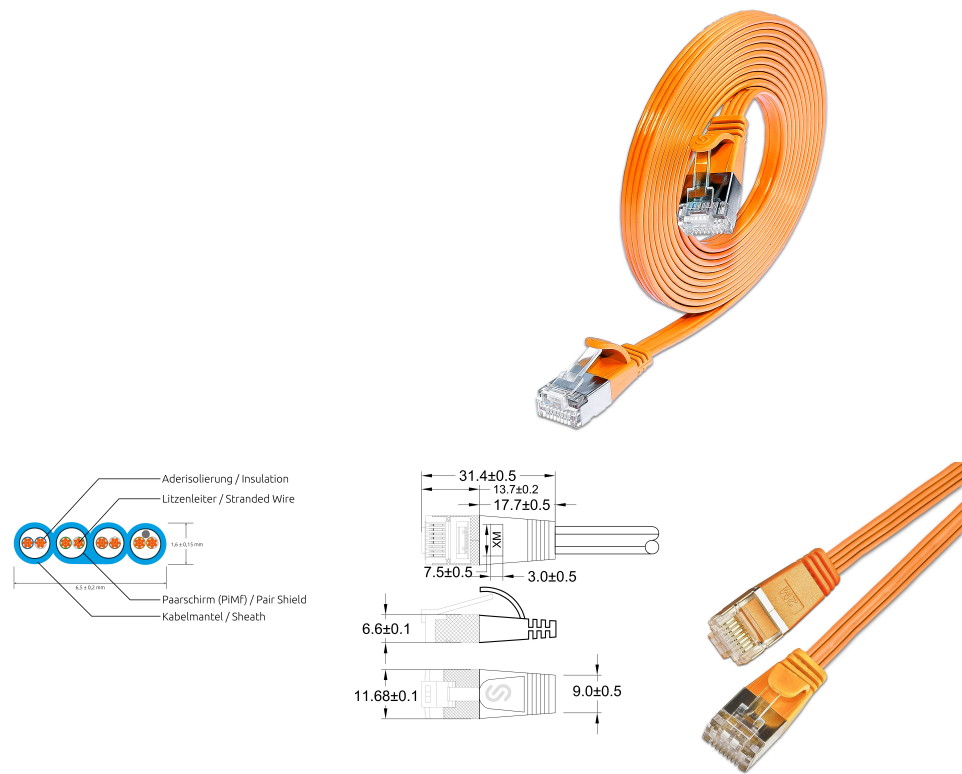

CAT6 Slim Patch Cord, U/FTP, flat, orange

DESCRIPTION

The SLIMpatchcords from the trademark SLIM® are the solution for many problems of structured cabling. Even if they look quite similar to a flat telephone cable, they reach a category 6 performance and are suitable to all 10BASE-T-, 100BASE-TX- und 1000BASE-T applications, including gigabit ethernet. 3 SLIMpatchcords do have the same diameter as a usual category 6 copper patchcord. Despite the extremely thin design, the cable has a twisting of the individual wire pairs. In addition, it has a wide, flexible latch protection as well as a practical length print on both ends and supports Power over Ethernet (PoE IEEE802.3af).

FEATURES

- Category 6 patchcord
- Shield: U/FTP shielded
- Colour: Orange, similar RAL2004
- 4- pairs twisted
- Wires: AWG36 100% copper
- Coating: PVC
- 14 different length
- New innovative boot design

CAT6 Slim Patch Cord, U/FTP, flat, orange

PRODUCT FEATURES

Fire retardant version	No
AWG-size	AWG36
Pining	TIA/EIA 568 B
Color	Orange
Color anti-kink sleeve	Orange
Halogen free according to EN IEC 60754-1	No
Halogen free according to EN IEC 60754-2	No
Halogen free according to EN IEC 60754-3	No
Cable construction	4x2
Cable Structure	6,1 mm x 1,5 mm
Cable Type	U/FTP
Category	CAT.6
Anti-kink sleeve	Moulded-on
Copper Cable Construction	4x2xAWG36/7
Length	0.1 m / 0.15 m / 0.25 m / 0.5 m / 0.75 m / 1 m / 1.5 m / 10 m / 15 m / 2 m / 20 m / 25 m / 3 m / 5 m / 7.5 m
Coating	PVC
Color outer sheath	Orange
Oil resistant according to EN IEC 60811-404	No
Pin assignment	1:1
Locking lever	Yes
Shield	U/FTP shielded
Type of Connector Connection 1	RJ45 8(8)
Type of Connector Connection 2	RJ45 8(8)