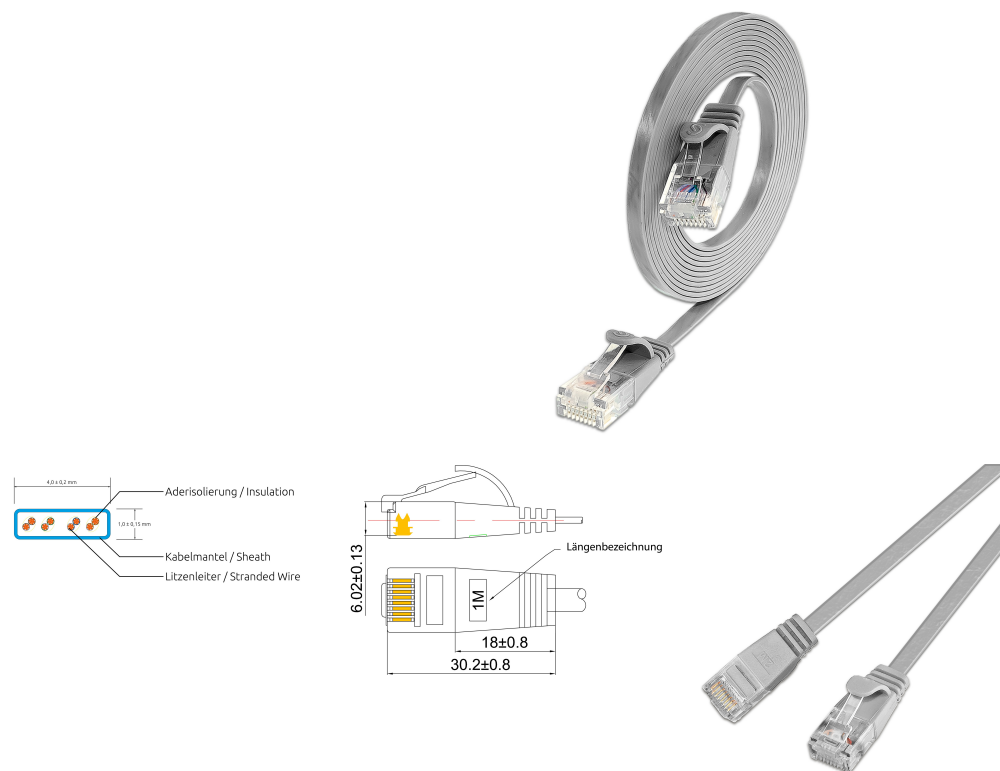

CAT6 Slim Patch Cord, U/UTP, flat, grey

DESCRIPTION

The SLIMpatchcords from the trademark SLIM® are the solution for many problems of structured cabling. Even if they look quite similar to a flat telephone cable, they reach a category 6 performance and are suitable to all 10BASE-T-, 100BASE-TX- und 1000BASE-T applications, including gigabit ethernet. 3 SLIMpatchcords do have the same diameter as a usual category 6 copper patchcord. Despite the extremely thin design, the cable has a twisting of the individual wire pairs. In addition, it has a wide, flexible latch protection as well as a practical length print on both ends and supports Power over Ethernet (PoE IEEE802.3af).

FEATURES

- Category 6 patchcord
- Shield: U/UTP unshielded
- 4- pairs twisted
- Wires: AWG36 100% copper
- Coating: PVC
- 14 different length
- New innovative boot design

CAT6 Slim Patch Cord, U/UTP, flat, grey

PRODUCT FEATURES

Fire retardant version	No
AWG-size	AWG36
Pining	TIA/EIA 568 B
Color	Grey
Color anti-kink sleeve	Grey
Halogen free according to EN IEC 60754-1	No
Halogen free according to EN IEC 60754-2	No
Halogen free according to EN IEC 60754-3	No
Cable construction	4x2
Cable Structure	4,1 mm x 1,1 mm
Cable Type	U/UTP
Category	CAT.6
Anti-kink sleeve	Moulded-on
Copper Cable Construction	4x2xAWG36/7
Length	0.1 m / 0.15 m / 0.25 m / 0.5 m / 0.75 m / 1 m / 1.5 m / 10 m / 15 m / 2 m / 20 m / 25 m / 3 m / 5 m / 7.5 m
Coating	PVC
Color outer sheath	Grey
Oil resistant according to EN IEC 60811-404	No
Pin assignment	1:1
Locking lever	Yes
Shield	U/UTP unshielded
Type of Connector Connection 1	RJ45 8(8)
Type of Connector Connection 2	RJ45 8(8)