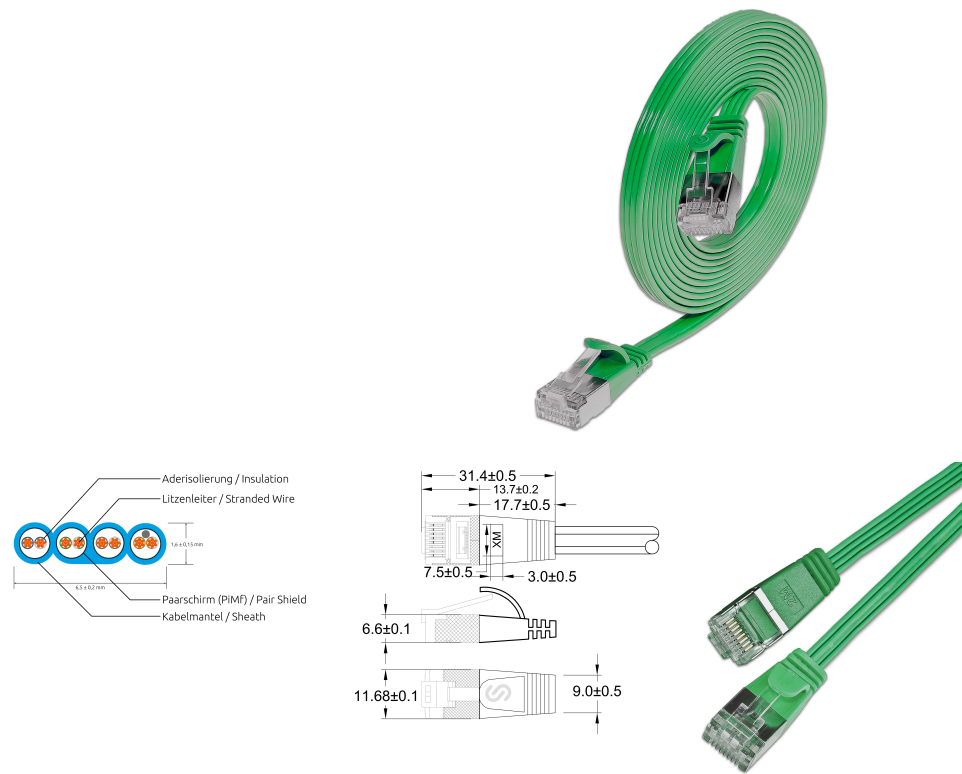

CAT6 Slim Patch Cord, U/FTP, flat, green

**DESCRIPTION**

The SLIMpatchcords from the trademark SLIM® are the solution for many problems of structured cabling. Even if they look quite similar to a flat telephone cable, they reach a category 6 performance and are suitable to all 10BASE-T-, 100BASE-TX- und 1000BASE-T applications, including gigabit ethernet. 3 SLIMpatchcords do have the same diameter as a usual category 6 copper patchcord. Despite the extremely thin design, the cable has a twisting of the individual wire pairs. In addition, it has a wide, flexible latch protection as well as a practical length print on both ends and supports Power over Ethernet (PoE IEEE802.3af).

**FEATURES**

- Category 6 patchcord
- Shield: U/FTP shielded
- Colour: Green, similar RAL6029
- 4- pairs twisted
- Wires: AWG36 100% copper
- Coating: PVC
- 14 different length
- New innovative boot design

## CAT6 Slim Patch Cord, U/FTP, flat, green

### PRODUCT FEATURES

Fire retardant version	No
AWG-size	AWG36
Pining	TIA/EIA 568 B
Color	Green
Color anti-kink sleeve	Green
Halogen free according to EN IEC 60754-1	No
Halogen free according to EN IEC 60754-2	No
Halogen free according to EN IEC 60754-3	No
Cable construction	4x2
Cable Structure	6,1 mm x 1,5 mm
Cable Type	U/FTP
Category	CAT.6
Anti-kink sleeve	Moulded-on
Copper Cable Construction	4x2xAWG36/7
Length	0.1 m / 0.15 m / 0.25 m / 0.5 m / 0.75 m / 1 m / 1.5 m / 10 m / 15 m / 2 m / 20 m / 25 m / 3 m / 5 m / 7.5 m
Coating	PVC
Color outer sheath	Green
Oil resistant according to EN IEC 60811-404	No
Pin assignment	1:1
Locking lever	Yes
Shield	U/FTP shielded
Type of Connector Connection 1	RJ45 8(8)
Type of Connector Connection 2	RJ45 8(8)