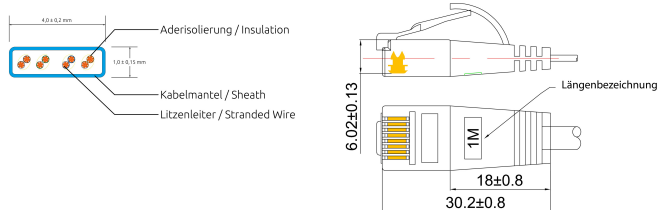

CAT6 Slim Patch Cord, U/UTP, flat, yellow

DESCRIPTION

The SLIMpatchcords from the trademark SLIM® are the solution for many problems of structured cabling. Even if they look quite similar to a flat telephone cable, they reach a category 6 performance and are suitable to all 10BASE-T-, 100BASE-TX- und 1000BASE-T applications, including gigabit ethernet. 3 SLIMpatchcords do have the same diameter as a usual category 6 copper patchcord. Despite the extremely thin design, the cable has a twisting of the individual wire pairs. In addition, it has a wide, flexible latch protection as well as a practical length print on both ends and supports Power over Ethernet (PoE IEEE802.3af).

FEATURES

- Category 6 patchcord
- Shield: U/UTP unshielded
- 4- pairs twisted
- Wires: AWG36 100% copper
- Coating: PVC
- 14 different length
- New innovative boot design

CAT6 Slim Patch Cord, U/UTP, flat, yellow

PRODUCT FEATURES

Fire retardant version	No
AWG-size	AWG36
Pining	TIA/EIA 568 B
Color	Yellow
Colour anti-kink sleeve	Yellow
Halogen free according to EN IEC 60754-1	No
Halogen free according to EN IEC 60754-2	No
Halogen free according to EN IEC 60754-3	No
Cable construction	4x2
Cable Structure	4,1 mm x 1,1 mm
Cable Type	U/UTP
Category	CAT.6
Anti-kink sleeve	Moulded-on
Copper Cable Construction	4x2xAWG36/7
Length	0.1 m / 0.15 m / 0.25 m / 0.5 m / 0.75 m / 1 m / 1.5 m / 10 m / 15 m / 2 m / 20 m / 25 m / 3 m / 5 m / 7.5 m
Coating	PVC
Color outer sheath	Yellow
Oil resistant according to EN IEC 60811-404	No
Pin assignment	1:1
Locking lever	Yes
Shield	U/UTP unshielded
Type of Connector Connection 1	RJ45 8(8)
Type of Connector Connection 2	RJ45 8(8)