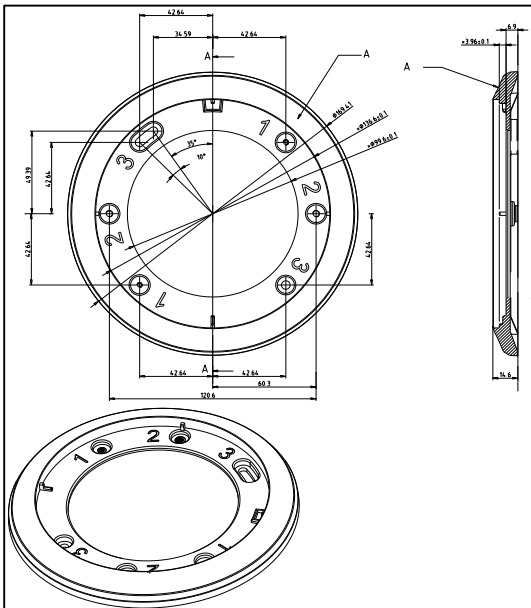

## DS-1249ZJ

In-ceiling Mount Bracket for Dome Camera

### Features:

- Enhanced plastic material
- In-ceiling mount bracket for dome camera
- Easy installation

### Dimension:

Note: The actual bracket may vary from the picture above.

### Parameter:

Model	DS-1249ZJ
Parameters	In-ceiling Mount Bracket for Dome Camera
Appearance	Hikvision White
Material	Plastic
Dimension	Φ 169.4×14.6mm
Weight	60g