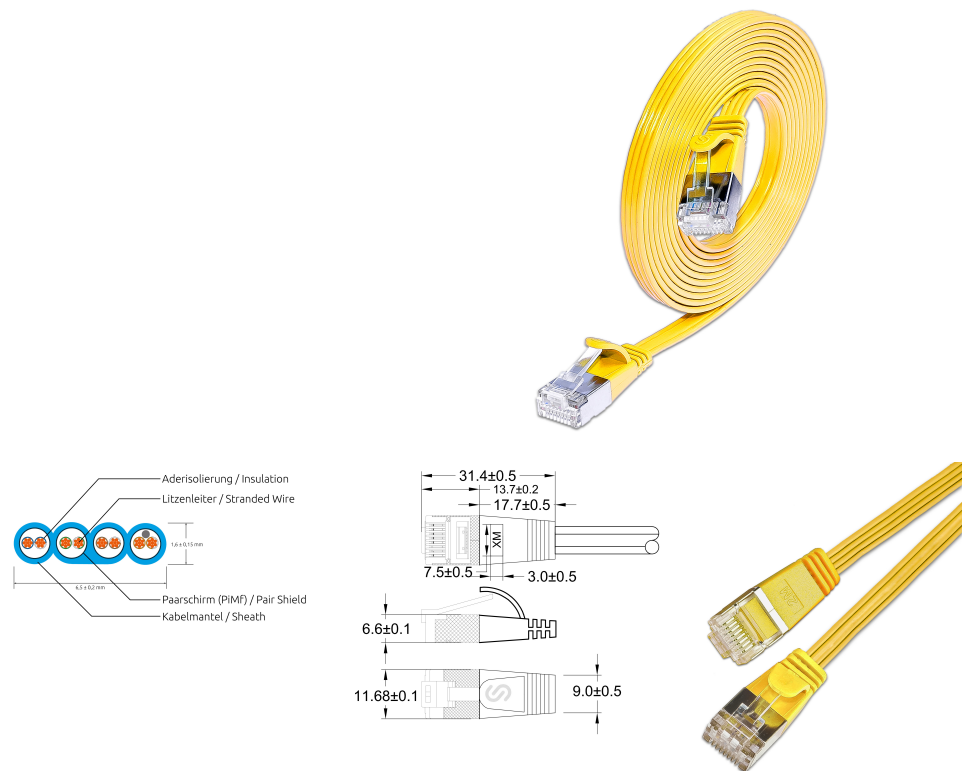

CAT6 Slim Patch Cord, U/FTP, flat, yellow

DESCRIPTION

The SLIMpatchcords from the trademark SLIM® are the solution for many problems of structured cabling. Even if they look quite similar to a flat telephone cable, they reach a category 6 performance and are suitable to all 10BASE-T-, 100BASE-TX- und 1000BASE-T applications, including gigabit ethernet. 3 SLIMpatchcords do have the same diameter as a usual category 6 copper patchcord. Despite the extremely thin design, the cable has a twisting of the individual wire pairs. In addition, it has a wide, flexible latch protection as well as a practical length print on both ends and supports Power over Ethernet (PoE IEEE802.3af).

FEATURES

- Category 6 patchcord
- Shield: U/FTP shielded
- 4- pairs twisted
- Wires: AWG36 100% copper
- Coating: PVC
- 14 different length
- New innovative boot design

CAT6 Slim Patch Cord, U/FTP, flat, yellow

PRODUCT FEATURES

Fire retardant version	No
AWG-size	AWG36
Pining	TIA/EIA 568 B
Color	Yellow
Colour anti-kink sleeve	Yellow
Halogen free according to EN IEC 60754-1	No
Halogen free according to EN IEC 60754-2	No
Halogen free according to EN IEC 60754-3	No
Cable construction	4x2
Cable Structure	6,1 mm x 1,5 mm
Cable Type	U/FTP
Category	CAT.6
Anti-kink sleeve	Moulded-on
Copper Cable Construction	4x2xAWG36/7
Length	0.1 m / 0.15 m / 0.25 m / 0.5 m / 0.75 m / 1 m / 1.5 m / 10 m / 15 m / 2 m / 20 m / 25 m / 3 m / 5 m / 7.5 m
Coating	PVC
Color outer sheath	Yellow
Oil resistant according to EN IEC 60811-404	No
Pin assignment	1:1
Locking lever	Yes
Shield	U/FTP shielded
Type of Connector Connection 1	RJ45 8(8)
Type of Connector Connection 2	RJ45 8(8)