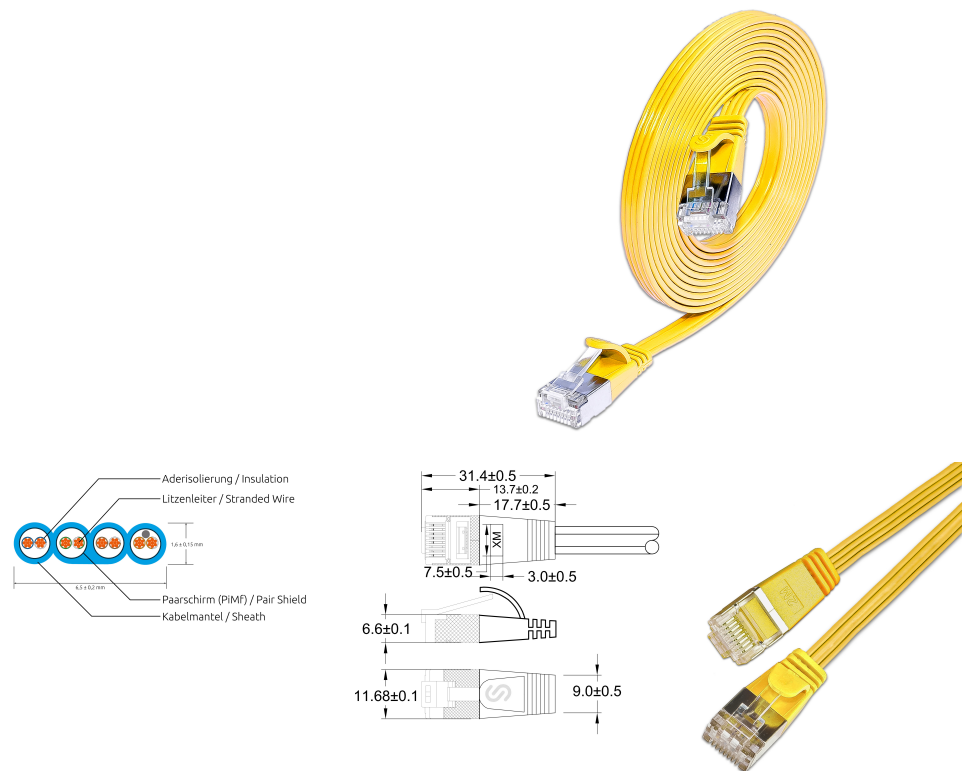

## CAT6 Slim Patch Cord, U/FTP, flat, yellow

### DESCRIPTION

The SLIMpatchcords from the trademark SLIM® are the solution for many problems of structured cabling. Even if they look quite similar to a flat telephone cable, they reach a category 6 performance and are suitable to all 10BASE-T-, 100BASE-TX- und 1000BASE-T applications, including gigabit ethernet. 3 SLIMpatchcords do have the same diameter as a usual category 6 copper patchcord. Despite the extremely thin design, the cable has a twisting of the individual wire pairs. In addition, it has a wide, flexible latch protection as well as a practical length print on both ends and supports Power over Ethernet (PoE IEEE802.3af).

### FEATURES

- Category 6 patchcord
- Shield: U/FTP shielded
- Colour: Yellow, similar RAL1003
- 4- pairs twisted
- Wires: AWG36 100% copper
- Coating: PVC
- 14 different length
- New innovative boot design

### PRODUCT FEATURES

Fire retardant version	No
AWG-size	AWG36
Pining	TIA/EIA 568 B
Color	Yellow
Color anti-kink sleeve	Yellow
Halogen free according to EN IEC 60754-1	No
Halogen free according to EN IEC 60754-2	No
Halogen free according to EN IEC 60754-3	No
Cable construction	4x2
Cable Structure	6,1 mm x 1,5 mm
Cable Type	U/FTP
Category	CAT.6
Anti-kink sleeve	Moulded-on
Copper Cable Construction	4x2xAWG36/7
Length	0.1 m / 0.15 m / 0.25 m / 0.5 m / 0.75 m / 1 m / 1.5 m / 10 m / 15 m / 2 m / 20 m / 25 m / 3 m / 5 m / 7.5 m
Coating	PVC
Color outer sheath	Yellow
Oil resistant according to EN IEC 60811-404	No
Pin assignment	1:1
Locking lever	Yes
Shield	U/FTP shielded
Type of Connector Connection 1	RJ45 8(8)
Type of Connector Connection 2	RJ45 8(8)