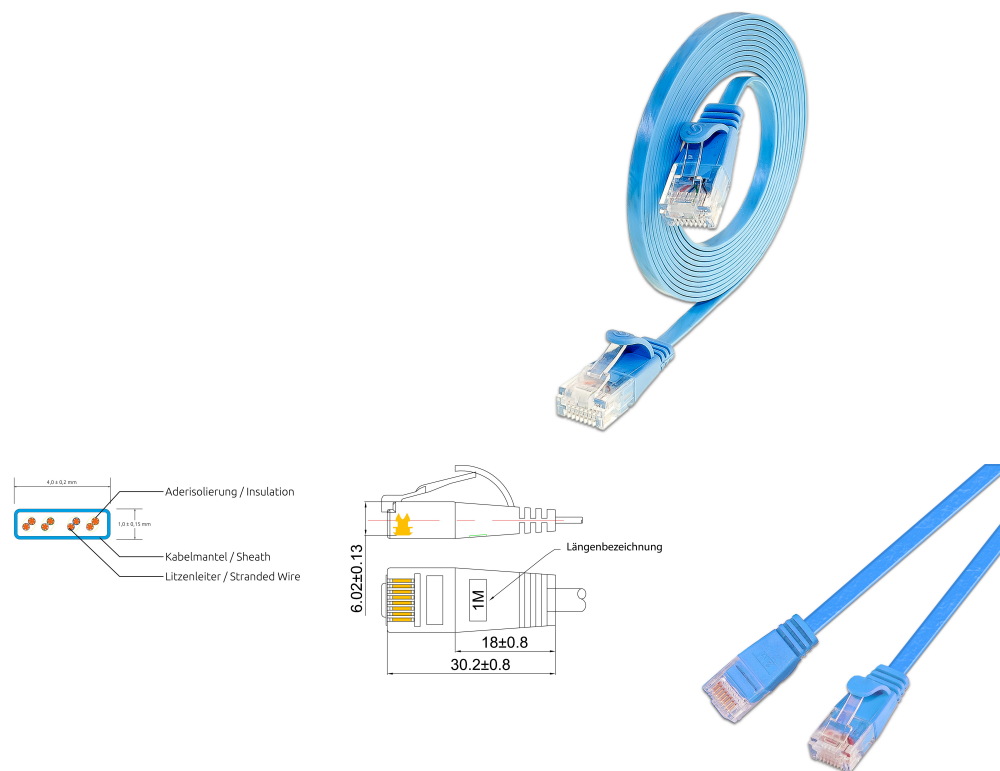

CAT6 Slim Patch Cord, U/UTP, flat, blue

DESCRIPTION

The SLIMpatchcords from the trademark SLIM® are the solution for many problems of structured cabling. Even if they look quite similar to a flat telephone cable, they reach a category 6 performance and are suitable to all 10BASE-T-, 100BASE-TX- und 1000BASE-T applications, including gigabit ethernet. 3 SLIMpatchcords do have the same diameter as a usual category 6 copper patchcord. Despite the extremely thin design, the cable has a twisting of the individual wire pairs. In addition, it has a wide, flexible latch protection as well as a practical length print on both ends and supports Power over Ethernet (PoE IEEE802.3af).

FEATURES

- Category 6 patchcord
- Shield: U/UTP unshielded
- 4- pairs twisted
- Wires: AWG36 100% copper
- Coating: PVC
- 14 different length
- New innovative boot design

CAT6 Slim Patch Cord, U/UTP, flat, blue

APPLICATION

Typical application areas for the SLIMpatchcords:

- Overfilled server or network cabinets or cable channels
- Telephone system or switches with high port densities. With very short cables, you could easily patch from switch to switch or switch to panel without cable routing
- Connection of VoIP telephones because they are extremely flexible and therefore not so difficult to lay on a desk
- Applications in industry and manufacturing where ethernet connections are required, but only little space is available
- As a patch cable in the notebook bag for technicians and field staff
- In the private environment to lay a patch cable under the carpet or the edge strip