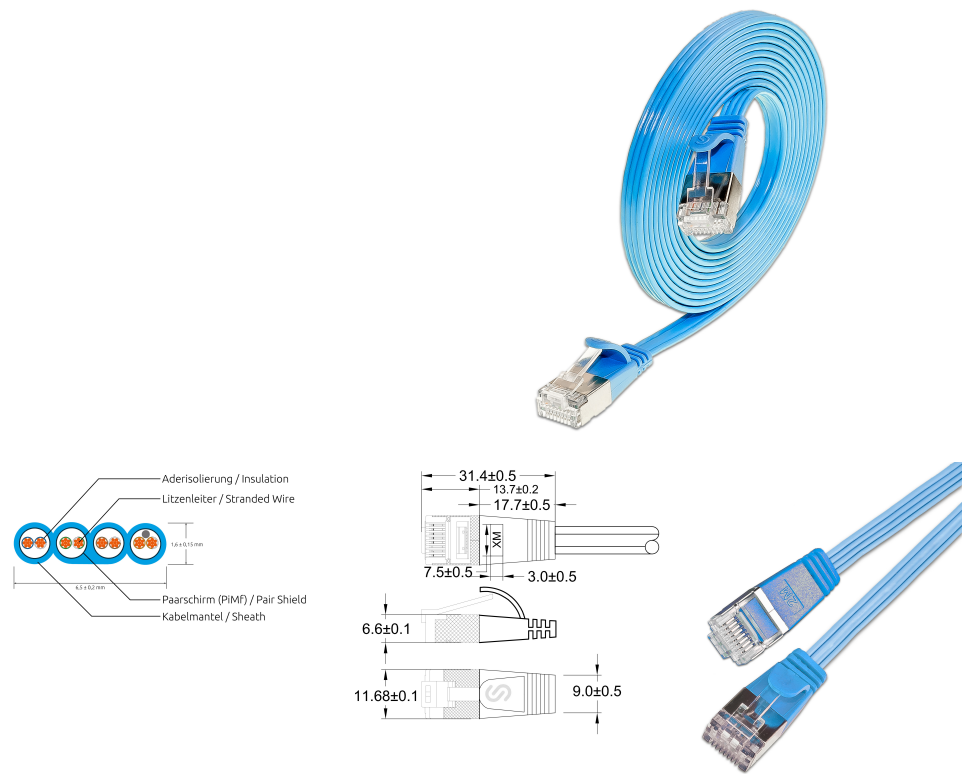

CAT6 Slim Patch Cord, U/FTP, flat, blue

DESCRIPTION

The SLIMpatchcords from the trademark SLIM® are the solution for many problems of structured cabling. Even if they look quite similar to a flat telephone cable, they reach a category 6 performance and are suitable to all 10BASE-T-, 100BASE-TX- und 1000BASE-T applications, including gigabit ethernet. 3 SLIMpatchcords do have the same diameter as a usual category 6 copper patchcord. Despite the extremely thin design, the cable has a twisting of the individual wire pairs. In addition, it has a wide, flexible latch protection as well as a practical length print on both ends and supports Power over Ethernet (PoE IEEE802.3af).

FEATURES

- Category 6 patchcord
- Shield: U/FTP shielded
- 4- pairs twisted
- Wires: AWG36 100% copper
- Coating: PVC
- 14 different length
- New innovative boot design

CAT6 Slim Patch Cord, U/FTP, flat, blue

APPLICATION

Typical application areas for the SLIMpatchcords:

- Overfilled server or network cabinets or cable channels
- Telephone system or switches with high port densities. With very short cables, you could easily patch from switch to switch or switch to panel without cable routing
- Connection of VoIP telephones because they are extremely flexible and therefore not so difficult to lay on a desk
- Applications in industry and manufacturing where ethernet connections are required, but only little space is available
- As a patch cable in the notebook bag for technicians and field staff
- In the private environment to lay a patch cable under the carpet or the edge strip