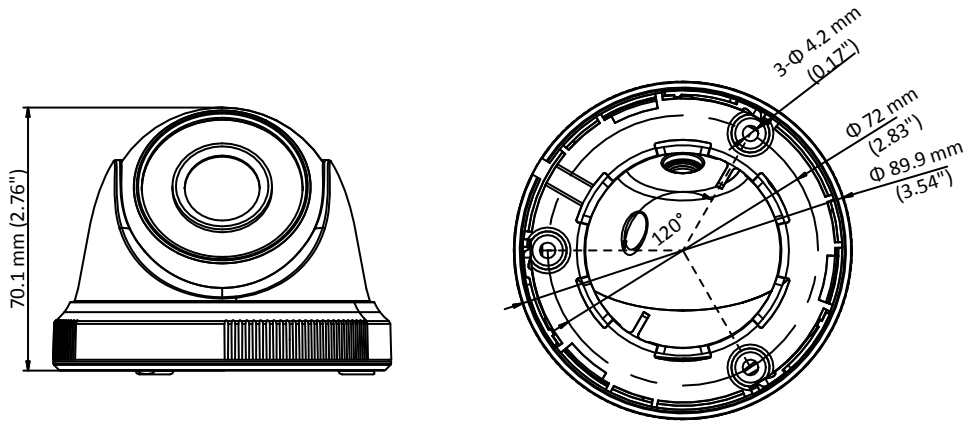

Dimensions