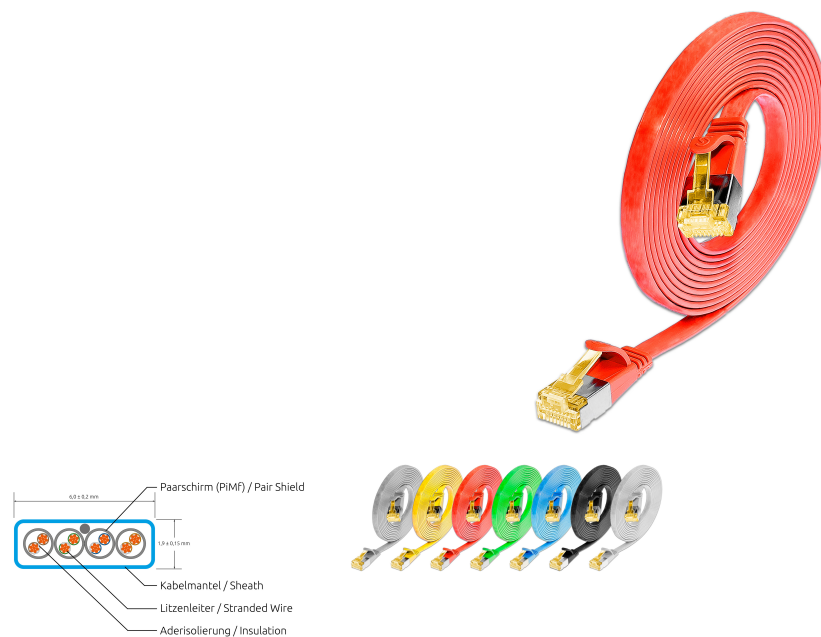

## CAT6A 10 Gigabit Slim Patch Cord, U/FTP, flat, red

### DESCRIPTION

The new CAT6A SLIMpatchcables from the brand SLIM® set new standards in network technology. These thin cables, with their extremely flexible and thin design, now also facilitate patching for 10 Gigabit applications.

These flat patch cords are twisted in pairs, shielded, meet the requirements to transmit 10, 100, 1000MBit and now even 10 Gigabit.

It is also possible to transfer Power over Ethernet on IEEE802.3af and IEEE802.3at Standards. In addition, this cable has developed by us, special boot design which is characterized by simple press the latch and the narrow and short design.

### FEATURES

- Category 6A Patchcord
- For 10 Gigabit Datatransfer use
- Testet with Fluke Patchcord Tester and in Channel
- Shield: U/FTP shielded
- 4- pairs twisted
- Wires: AWG32 100% copper
- Coating: PVC
- 9 different length
- Innovative boot design