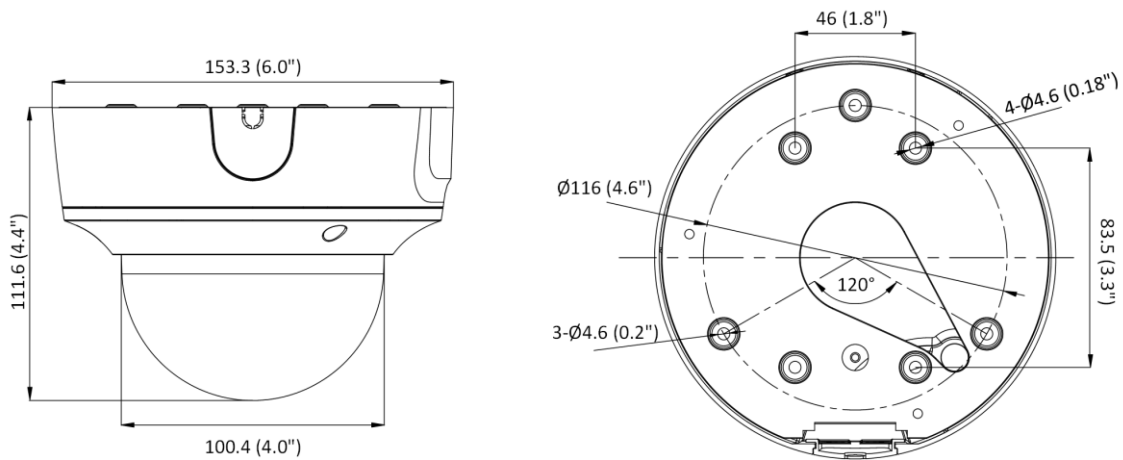

Approval

EMC	FCC SDoC (47 CFR Part 15, Subpart B); CE-EMC (EN 55032: 2015, EN 61000-3-2: 2014, EN 61000-3-3: 2013, EN 50130-4: 2011 +A1: 2014); RCM (AS/NZS CISPR 32: 2015); IC VoC (ICES-003: Issue 6, 2016); KC (KN 32: 2015, KN 35: 2015)
Safety	UL (UL 60950-1); CB (IEC 60950-1:2005 + Am 1:2009 + Am 2:2013, IEC 62368-1:2014); CE-LVD (EN 60950-1:2005 + Am 1:2009 + Am 2:2013, IEC 62368-1:2014); BIS (IS 13252(Part 1):2010+A1:2013+A2:2015); LOA (IEC/EN 60950-1)
Environment	CE-RoHS (2011/65/EU); WEEE (2012/19/EU); Reach (Regulation (EC) No 1907/2006)
Protection	IP67 (IEC 60529-2013), IK10 (IEC 62262:2002)

▪ Available Model

DS-2CD3726G2T-IZS (2.7 to 13.5 mm, 7 to 35 mm)

▪ Dimension

Unit: mm (inch)