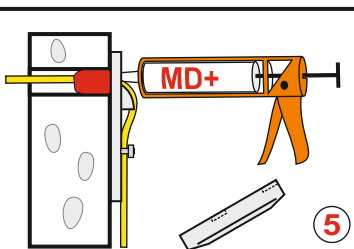

FttH 90° CLI assembly 4-8mm

Kit 25 pcs with 1 cartridge MD+ sealant

artnr. 80218

Use before: