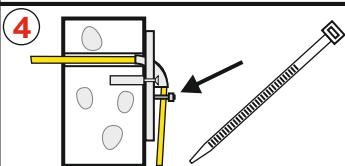

FttH 90° CLI assembly 4-8mm

Kit 25 pcs with 1 cartridge MD+ sealant

artnr. 80218

Use before: