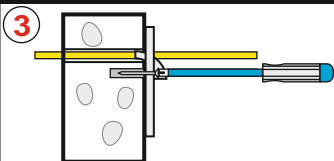

FttH 90° CLI assembly 4-8mm

Kit 25 pcs with 1 cartridge MD+ sealant

artnr. 80218

Use before: