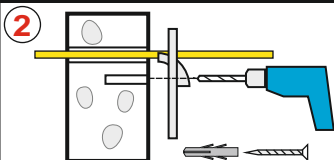

FttH 90° CLI assembly 4-8mm

Kit 25 pcs with 1 cartridge MD+ sealant

artnr. 80218

Use before: