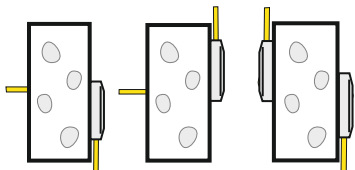

FttH 90° CLI assembly 4-8mm

Kit 25 pcs with 1 cartridge MD+ sealant

artnr. 80218

Use before: