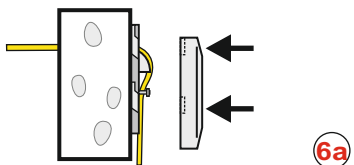

FttH 90° CLI assembly 4-8mm

Kit 25 pcs with 1 cartridge MD+ sealant

artnr. 80218

Use before: