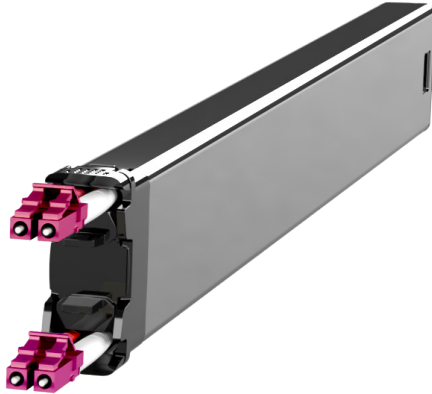

PATCHBOX 365

PATCHBOX Simplify IT

Network with
Confidence

5
YEAR

WARRANTY

PATCHBOX 365 Cassettes OS2 / OM4

TECHNICAL SPECIFICATIONS

OS2 CABLE

OS2 RBS 9 μ /125 μ , G.657.A1, LSZH, Yellow

OM4 CABLE

OM4 RBS 50 μ /125 μ , LSZH, Erika Violet

CONNECTOR

LC Duplex - LC Duplex / LC Duplex - SC Duplex

CABLE LENGTH

0.8m covers 10RU

CASSETTE PROFILES

Stainless steel, laser-welded

PLASTIC PARTS

Polyoxymethylene POM

OPERATING TEMPERATURE RANGE

+10°C - +45°C

AMBIENT HUMIDITY NON-CONDENSING

10% - 95%

GROSS WEIGHT

0.4kg

PACKAGING DIMENSIONS

69mm x 50mm x 50mm WxDxH

HS-CODE

8544 4210

MADE IN THE EU

ITEMS INCLUDED

1 x PATCHBOX 365 OS2 / OM4 Cassette with
LC-LC / LC-SC connector

OS2 VARIANTS

PRODUCT CODE	CONNECTOR TYPE
C36SMAOS211X1Y	LC-LC
C36SMAOS212X1Y	LC-SC

OM4 VARIANTS

PRODUCT CODE	CONNECTOR TYPE
C36MMAOM411X1E	LC-LC
C36MMAOM412X1E	LC-SC