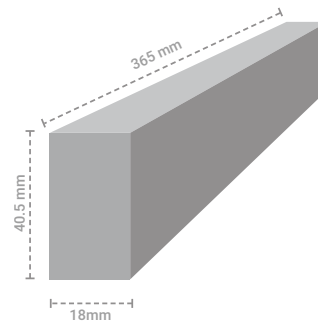

PATCHBOX 365

PATCHBOX Simplify IT

Network with
Confidence

5
YEAR

WARRANTY

PATCHBOX 365 Cassettes OS2 / OM4

TECHNICAL SPECIFICATIONS

OS2 CABLE

OS2 RBS 9 μ /125 μ , G.657.A1, LSZH, Yellow

OM4 CABLE

OM4 RBS 50 μ /125 μ , LSZH, Erika Violet

CONNECTOR

LC Duplex - LC Duplex / LC Duplex - SC Duplex

CABLE LENGTH

0.8m covers 10RU

CASSETTE PROFILES

Stainless steel, laser-welded

PLASTIC PARTS

Polyoxymethylene POM

OPERATING TEMPERATURE RANGE

+10°C - +45°C

AMBIENT HUMIDITY NON-CONDENSING

10% - 95%

GROSS WEIGHT

0.4kg

PACKAGING DIMENSIONS

69mm x 50mm x 50mm WxDxH

HS-CODE

8544 4210

MADE IN THE EU

ITEMS INCLUDED

1 x PATCHBOX 365 OS2 / OM4 Cassette with
LC-LC / LC-SC connector

OS2 VARIANTS

PRODUCT CODE	CONNECTOR TYPE
C36SMAOS211X1Y	LC-LC
C36SMAOS212X1Y	LC-SC

OM4 VARIANTS

PRODUCT CODE	CONNECTOR TYPE
C36MMAOM411X1E	LC-LC
C36MMAOM412X1E	LC-SC