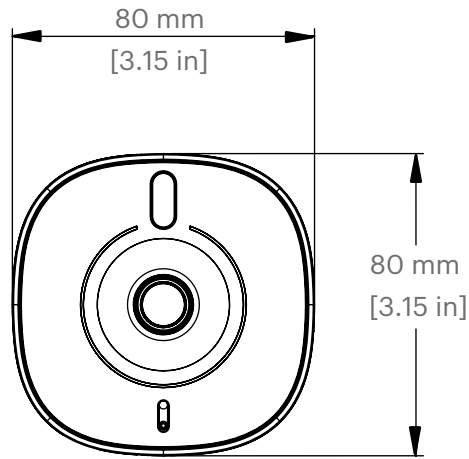

Storage:  $-40^{\circ}\text{C}$  to  $+60^{\circ}\text{C}$

**Physical characteristics**

Dimensions: With Ball joint mount:

80 x 80 x 96 mm, 202 g

Camera: 80 x 80 x 38 mm, 142 g

**EMC**

EN 55032, 2014/53/EU, BS EN 55032, SI 2017/1206,

# Technical drawings

## Camera Housing

Front view

Side view

Rear view

Threaded insert  
1/4 in -20 UNC  $\nabla$  5 mm [0.23 in]