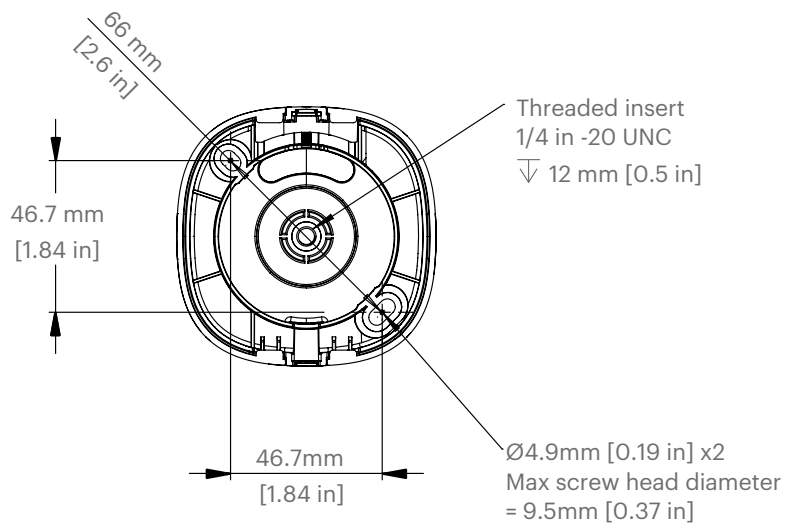

Storage:  $-40^{\circ}\text{C}$  to  $+60^{\circ}\text{C}$

**Physical characteristics**

Dimensions: With Ball joint mount:

80 x 80 x 96 mm, 202 g

Camera: 80 x 80 x 38 mm, 142 g

**EMC**

EN 55032, 2014/53/EU, BS EN 55032, SI 2017/1206,

## Camera Housing

Front view

Side view

Rear view

Threaded insert  
1/4 in -20 UNC  $\nabla$  5 mm [0.23 in]

# Technical drawings

## Ball Joint Mount

Front 3/4 view

Side view

Rear view