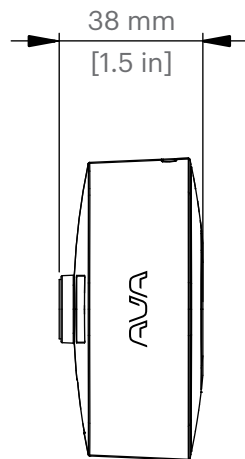

Storage:  $-40^{\circ}\text{C}$  to  $+60^{\circ}\text{C}$

**Physical characteristics**

Dimensions: With Ball joint mount:

80 x 80 x 96 mm, 202 g

Camera: 80 x 80 x 38 mm, 142 g

**EMC**

EN 55032, 2014/53/EU, BS EN 55032, SI 2017/1206,

# Technical drawings

## Camera Housing

Front view

Side view

Rear view

Threaded insert  
1/4 in -20 UNC  $\nabla$  5 mm [0.23 in]