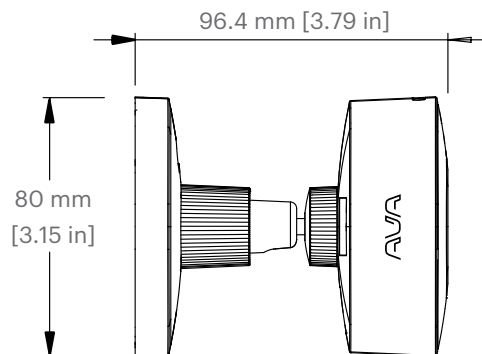

Technical drawings

Ball Joint Mount

Front 3/4 view

Side view

Rear view