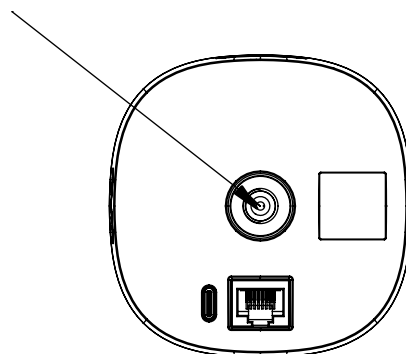

# Technical drawings

## Camera Housing

Front view

Side view

Rear view

Threaded insert  
1/4 in -20 UNC  $\nabla$  5 mm [0.23 in]

## Ball Joint Mount

Front 3/4 view

Side view

Rear view