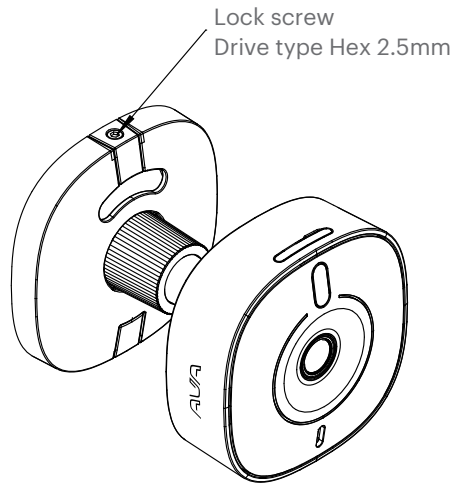

# Technical drawings

## Camera Housing

Front view

Side view

Rear view

Threaded insert  
1/4 in -20 UNC  $\nabla$  5 mm [0.23 in]

## Ball Joint Mount

Front 3/4 view

Side view

Rear view