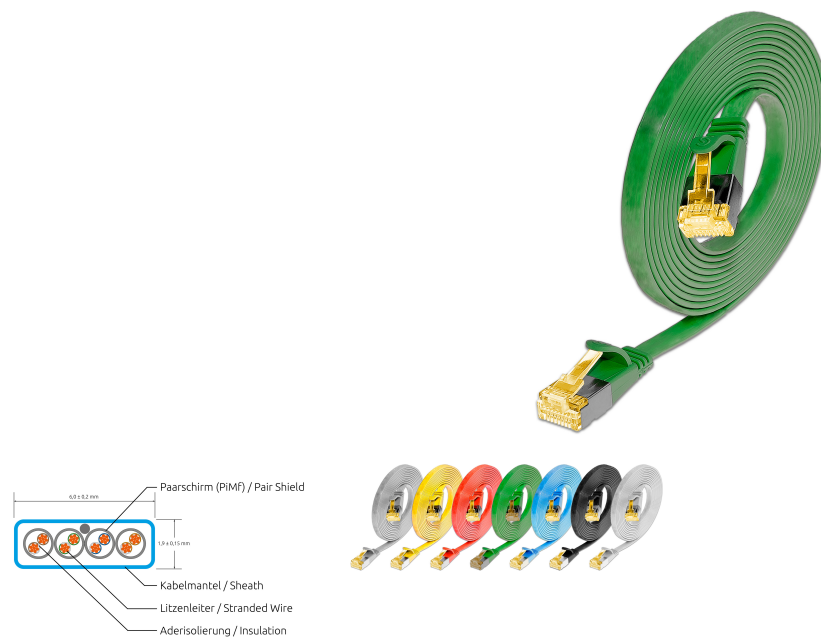

## CAT6A 10 Gigabit Slim Patch Cord, U/FTP, flat, green

### DESCRIPTION

The new CAT6A SLIMpatchcables from the brand SLIM® set new standards in network technology. These thin cables, with their extremely flexible and thin design, now also facilitate patching for 10 Gigabit applications.

These flat patch cords are twisted in pairs, shielded, meet the requirements to transmit 10, 100, 1000MBit and now even 10 Gigabit.

It is also possible to transfer Power over Ethernet on IEEE802.3af and IEEE802.3at Standards. In addition, this cable has developed by us, special boot design which is characterized by simple press the latch and the narrow and short design.

### FEATURES

- Category 6A Patchcord
- For 10 Gigabit Datatransfer use
- Testet with Fluke Patchcord Tester and in Channel
- Shield: U/FTP shielded
- Colour: Green, similar RAL6029
- 4- pairs twisted
- Wires: AWG32 100% copper
- Coating: PVC
- 9 different length
- Innovative boot design