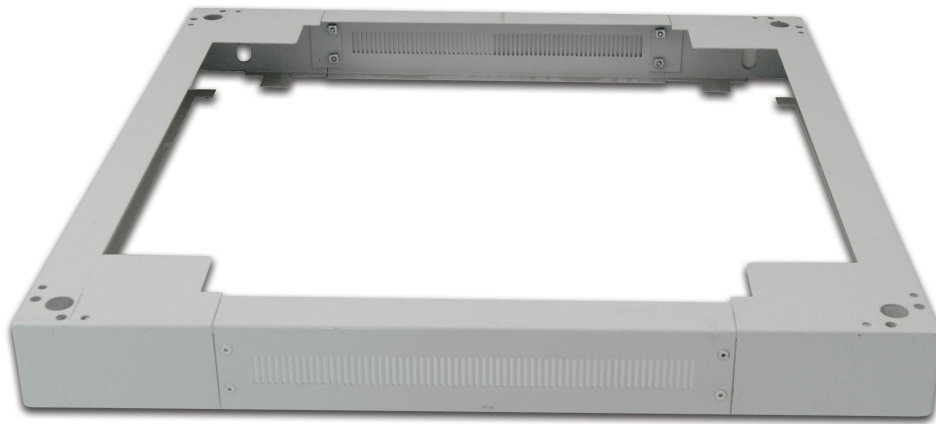

---

100mm socket 800X1000-steel frame, grey

---

**DESCRIPTION**

ATTENTION! Just for Wirewin racks - not for ECO racks!

**FEATURES**

- 2 mm Steel
- Color: RAL 7035 grey
- Finish: Electrostatic Powder Paint
- Height: 90mm
- Width: 800mm
- Depth: 800mm / 1000mm / 1200mm

100mm socket 800X1000-steel frame, grey

**PRODUCT FEATURES**

Model	Base complete
Width	800 mm
Colour	Grey
Suitable for outdoor set-up	No
Suitable for aeration/de-aeration	No
Suitable for enclosure building width	800 mm
Suitable for enclosure building depth	1000 mm / 1200 mm / 800 mm
Suitable for cable patch	No
Height	90 mm
Material	Steel / 2 mm Steel
Max. load capacity	800 kg
RAL-number (similar)	RAL7035
Depth	1000 mm / 1200 mm / 800 mm

PRODUCT NUMBER		EAN Code
SOCKET 800X1000	800x1000mm	9120046987163
SOCKET 800X1200	800x1200mm	9120046987170
SOCKET 800X800	800x800mm	9120046987156