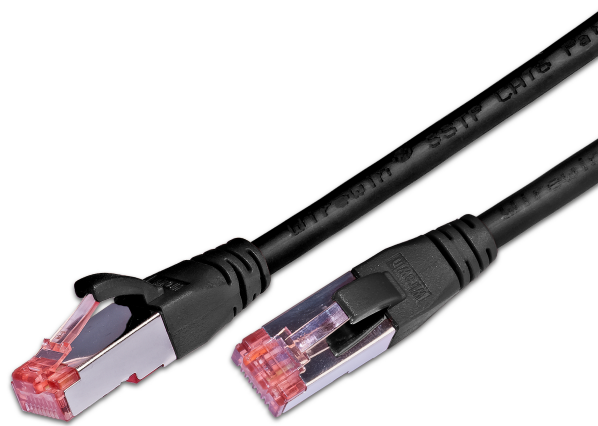

CAT6 Patch Cord, S/FTP, LSZH, Lifetime Warranty, black

**DESCRIPTION**

Wirewin® patch cables of category 6 correspond to the values according to ISO / IEC 11801 Ed.2. This allows a data transfer of 1 GBit / s. Category 6 is specified with 250MHz. The cable for these patch cables is double shielded. Each pair is in its own foil shielding and above is again a braid shielding. This structure is often referred to as PIMF (pairs in metal foil / pairs in metal foil) or as S / FTP. The jacket of these cables is made of halogen-free material and therefore is flame-resistant. Red Category 6 RJ45 connector with gold-plated contacts surrounded by a special Wirewin® bend sleeve to protect the latch while allowing easy pushing of the latch. On the underside of the spout is a length imprint. All Wirewin® KAT6 patch cables are equipped with a lifetime warranty!

FEATURES

- Category 6 patchcable
- Shield: S/FTP shielded
- 4- pairs twisted
- Wires: AWG27 100% copper
- Coating: LSZH
- 17 different length, 12 different colors
- With innovating slim booth

CAT6 Patch Cord, S/FTP, LSZH, Lifetime Warranty, black

PRODUCT FEATURES

Pining	TIA/EIA 568 B
Color	Black
Cable Length	0.25 m / 0.5 m / 0.75 m / 1.0 m / 1.5 m / 10.0 m / 15.0 m / 2.0 m / 20.0 m / 25.0 m / 3.0 m / 30.0 m / 4.0 m / 5.0 m / 7.0 m
Type of Cable	4x2xAWG27/7
Category	CAT6
Coating	LSZH
Shield	S/FTP shielded