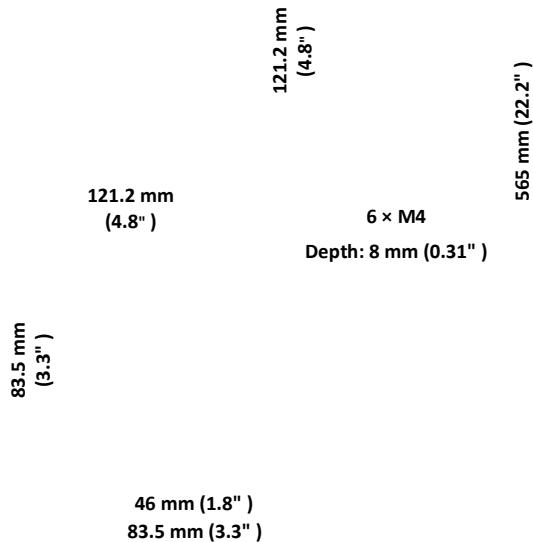

DS-1271ZJ-DM32

Pendant Mounting Bracket for Dome Camera

Features

- Aluminum alloy material with surface spray treatment
- Waterproof design

Dimension

4 × Φ8.5 mm (0.33")

Φ150 mm
(5.9")

Available Model

DS-1271ZJ-DM32

Parameter

Model	DS-1271ZJ-DM32
Parameters	Pendant Mounting Bracket for Dome Camera
Appearance	Hikvision White
Material	Aluminum Alloy
Dimension	Φ 141.8 mm × 565 mm (5.6" × 22.2")
Weight	650 g (1.4 lb.)

Notes

- The Junction box should be installed on the flat surface.
- Waterproof rubber is necessary for outdoor application.
- The wall must be capable of supporting at least 3 times as much as the total weight of the camera and the bracket.
- The maximum load capacity of the bracket is 3KG (6.6 lb.).