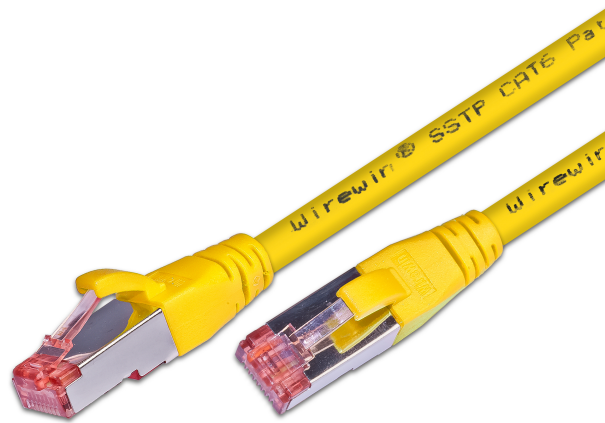

## CAT6 Patch Cord, S/FTP, LSZH, Lifetime Warranty, yellow

### DESCRIPTION

Wirewin® patch cables of category 6 correspond to the values according to ISO / IEC 11801 Ed.2. This allows a data transfer of 1 GBit / s. Category 6 is specified with 250MHz. The cable for these patch cables is double shielded. Each pair is in its own foil shielding and above is again a braid shielding. This structure is often referred to as PIMF (pairs in metal foil / pairs in metal foil) or as S / FTP. The jacket of these cables is made of halogen-free material and therefore is flame-resistant. Red Category 6 RJ45 connector with gold-plated contacts surrounded by a special Wirewin® bend sleeve to protect the latch while allowing easy pushing of the latch. On the underside of the spout is a length imprint. All Wirewin® KAT6 patch cables are equipped with a lifetime warranty!

### FEATURES

- Category 6 patchcable
- Shield: S/FTP shielded
- 4- pairs twisted
- Wires: AWG27 100% copper
- Coating: LSZH
- 17 different length, 12 different colors
- With innovating slim booth

CAT6 Patch Cord, S/FTP, LSZH, Lifetime Warranty, yellow

**PRODUCT FEATURES**

|               |  |
|---------------|--|
| Pining        | TIA/EIA 568 B  |
| Color         | Yellow   |
| Cable Length  | 0.25 m / 0.5 m / 0.75 m / 1.0 m / 1.5 m / 10.0 m / 15.0 m / 2.0 m / 20.0 m / 25.0 m / 3.0 m / 30.0 m / 4.0 m / 5.0 m / 7.0 m |
| Type of Cable | 4x2xAWG27/7  |
| Category      | CAT6   |
| Coating       | LSZH   |
| Shield        | S/FTP shielded   |