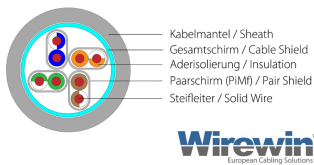

### DESCRIPTION

Wirewin® patch cables of category 6 correspond to the values according to ISO / IEC 11801 Ed.2. This allows a data transfer of 1 GBit / s. Category 6 is specified with 250MHz. The cable for these patch cables is double shielded. Each pair is in its own foil shielding and above is again a braid shielding. This structure is often referred to as PIMF (pairs in metal foil / pairs in metal foil) or as S / FTP. The jacket of these cables is made of halogen-free material and therefore is flame-resistant. Red Category 6 RJ45 connector with gold-plated contacts surrounded by a special Wirewin® bend sleeve to protect the latch while allowing easy pushing of the latch. On the underside of the spout is a length imprint. All Wirewin® KAT6 patch cables are equipped with a lifetime warranty!

**PRODUCT FEATURES**

|               |  |
|---------------|--|
| Pining        | TIA/EIA 568 B  |
| Color         | Yellow   |
| Cable Length  | 0.25 m / 0.5 m / 0.75 m / 1.0 m / 1.5 m / 10.0 m / 15.0 m / 2.0 m / 20.0 m / 25.0 m / 3.0 m / 30.0 m / 4.0 m / 5.0 m / 7.0 m |
| Type of Cable | 4x2xAWG27/7  |
| Category      | CAT6   |
| Coating       | LSZH   |
| Shield        | S/FTP shielded   |