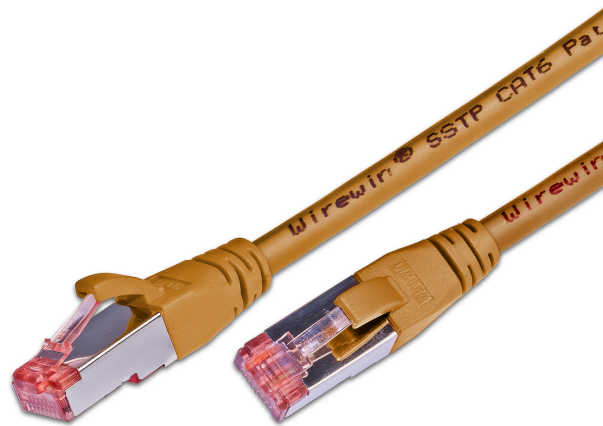

## CAT6 Patch Cord, S/FTP, LSZH, Lifetime Warranty, brown

### DESCRIPTION

Wirewin® patch cables of category 6 correspond to the values according to ISO / IEC 11801 Ed.2. This allows a data transfer of 1 GBit / s. Category 6 is specified with 250MHz. The cable for these patch cables is double shielded. Each pair is in its own foil shielding and above is again a braid shielding. This structure is often referred to as PIMF (pairs in metal foil / pairs in metal foil) or as S / FTP. The jacket of these cables is made of halogen-free material and therefore is flame-resistant. Red Category 6 RJ45 connector with gold-plated contacts surrounded by a special Wirewin® bend sleeve to protect the latch while allowing easy pushing of the latch. On the underside of the spout is a length imprint. All Wirewin® KAT6 patch cables are equipped with a lifetime warranty!

### FEATURES

- Category 6 patchcable
- Shield: S/FTP shielded
- 4- pairs twisted
- Wires: AWG27 100% copper
- Coating: LSZH
- 17 different length, 12 different colors
- With innovating slim booth

CAT6 Patch Cord, S/FTP, LSZH, Lifetime Warranty, brown

**PRODUCT FEATURES**

Pining	TIA/EIA 568 B
Color	Brown
Cable Length	0.25 m / 0.5 m / 0.75 m / 1.0 m / 1.5 m / 10.0 m / 15.0 m / 2.0 m / 20.0 m / 25.0 m / 3.0 m / 30.0 m / 4.0 m / 5.0 m / 7.0 m
Type of Cable	4x2xAWG27/7
Category	CAT6
Coating	LSZH
Shield	S/FTP shielded