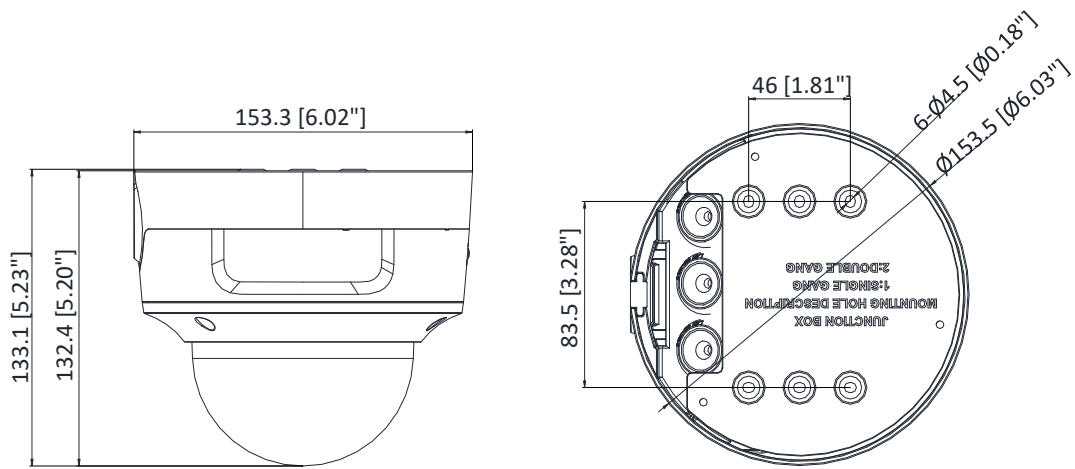

Dimension

Unit: mm (inch)

Accessory