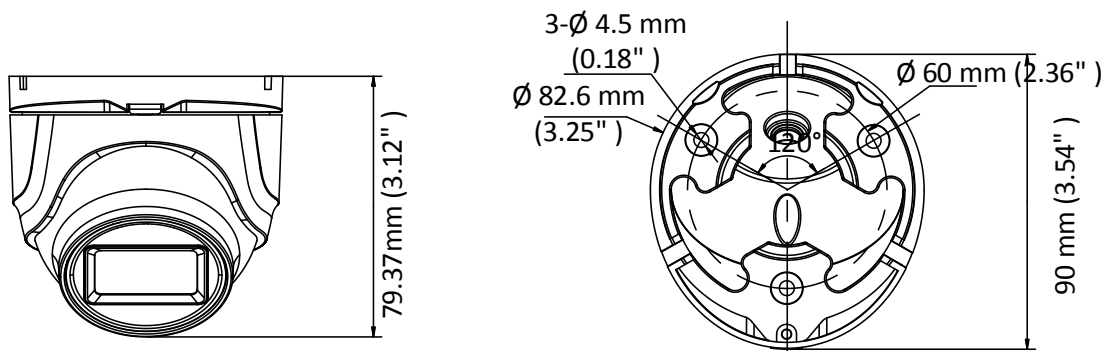

Order Models

DS-2CE76H8T-ITMF

Dimension