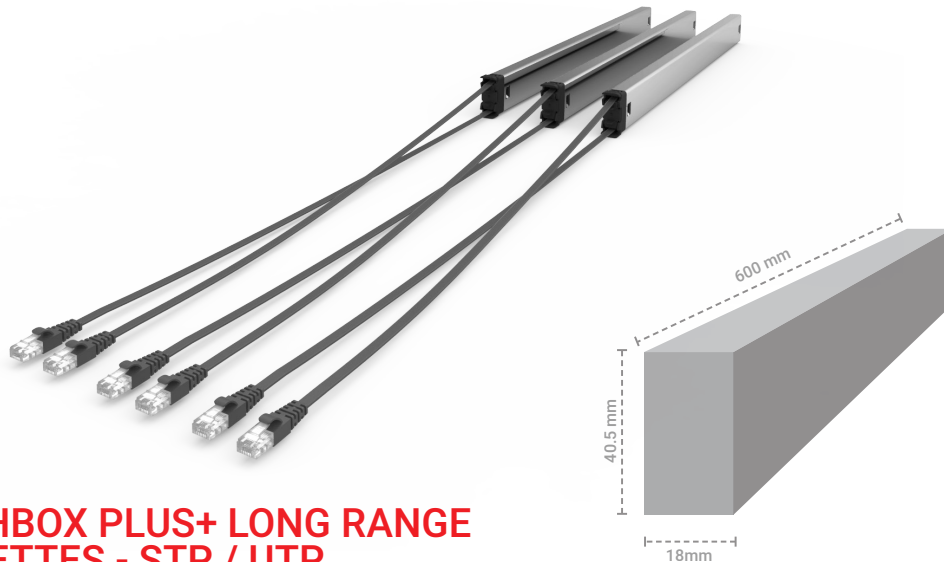

## PATCHBOX PLUS+ LONG RANGE CASSETTES - STP / UTP

#### STP CABLE

Cat.6 STP shielded, 250MHz, AWG36,  
100% stranded copper, PVC jacket, 10Gbit ready

#### UTP CABLE

Cat.6 UTP unshielded, 250MHz, AWG30,  
100% stranded copper, PVC jacket, 10Gbit ready

#### DIMENSIONS

18mm x 600mm x 40.5mm WxDxH