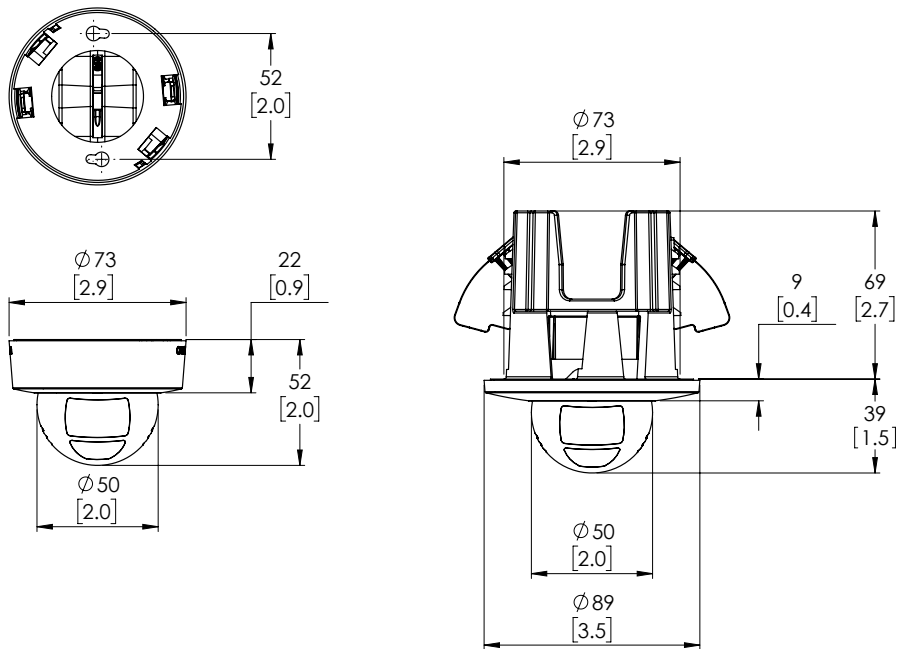

Outline Dimensions

[X.X]	INCHES
X	MM

Ordering Information

	MP	WDR	LightCatcher Technology	Lens	IR	HDSM SmartCodec
1.3C-H4M-D1	1.3	✓	✓	2.8 mm	✓	✓
1.3C-H4M-D1-IR	1.3	✓	✓	2.8 mm	✓	✓
2.0C-H4M-D1	2	✓	✓	2.8 mm	✓	✓
2.0C-H4M-D1-IR	2	✓	✓	2.8 mm	✓	✓
3.0C-H4M-D1	3	✓	✓	2.8 mm	✓	✓
3.0C-H4M-D1-IR	3	✓	✓	2.8 mm	✓	✓
H4M-BZL-BL1	Package of 5 black surface mount bezels for H4M dome cameras					
H4M-MT-DCIL1	In-ceiling mount adapter for H4M dome cameras					
H4M-MT-DCIL1-BL	Black in-ceiling mount adapter for H4M dome cameras