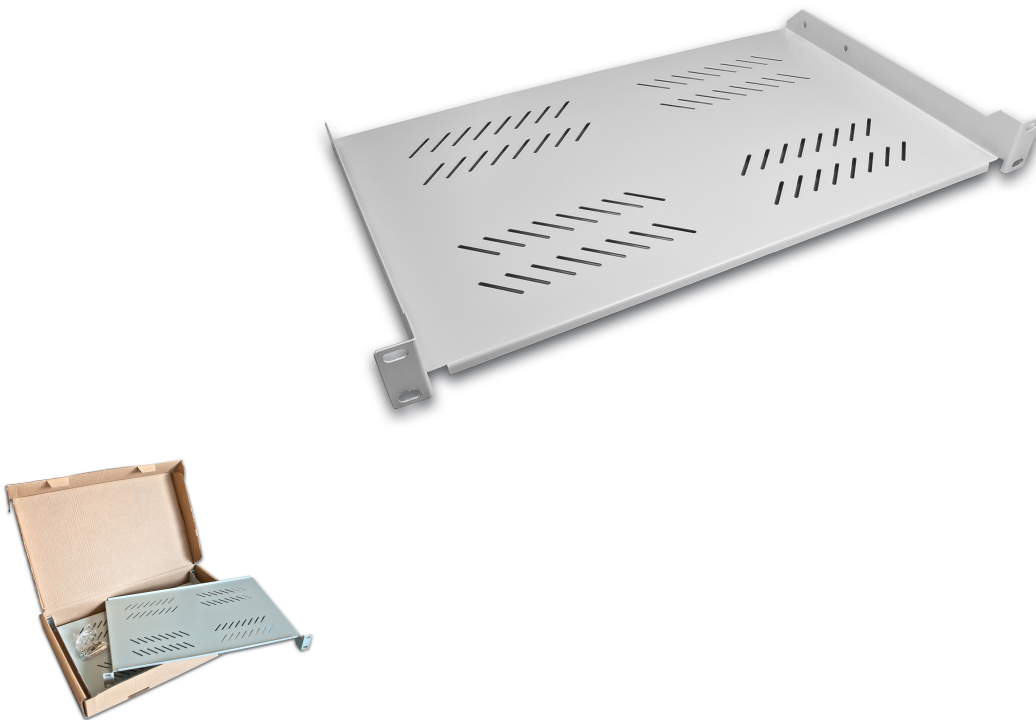

19" shelf, 280 depth, grey

FEATURES

- Fixed shelf
- Color: grey
- Front mounting
- Depth: 280mm
- Width: 465mm

19" shelf, 280 depth, grey

PRODUCT FEATURES

Model	Shelf
Mounting	Front
Width	465 mm
Colour	Grey
Suitable for enclosure building width (inch)	19 Zoll
Suitable for enclosure building depth	450 mm
Height	44.45 mm
Max. load capacity	2 kg
RAL-number	RAL7035
Depth	280 mm
Material	Metal
<hr/>	
EAN Code	9120046984452
Weight	0.8 kg
<hr/>	
PRODUCT NUMBER	SHELF 280