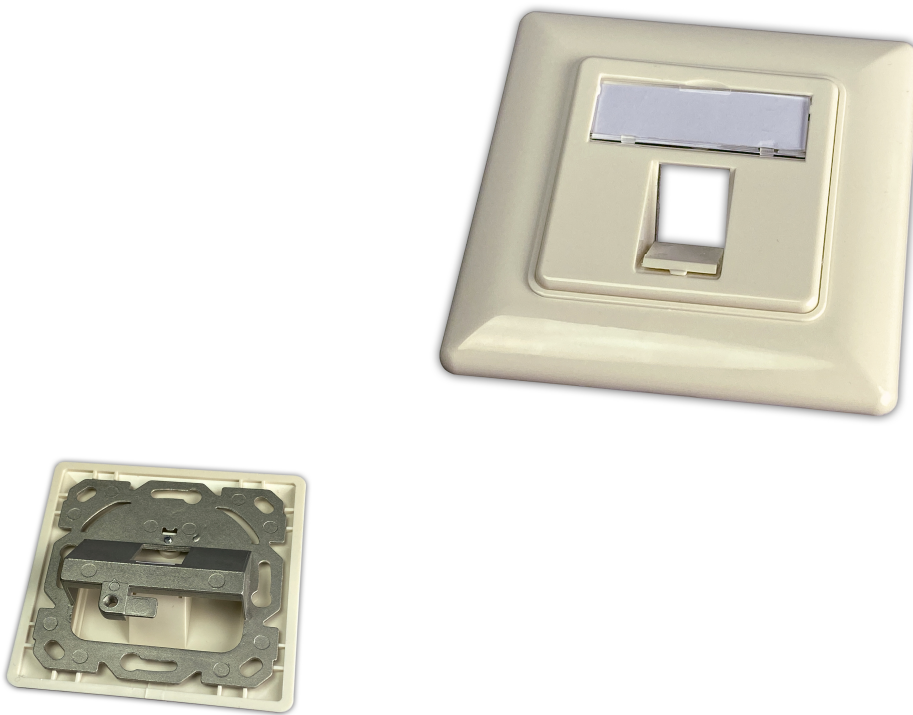

Keystone Outlet for 1 Module, Underwall, compatible w/ different programs

**DESCRIPTION**

To accommodate WKS SLIM keystones, 40° outlet, outer ring 80x80mm and central disc 50x50mm according to DIN49075, compatible with every switch program with the adapter plate of the switch program manufacturer, separate earthing lug for Faston 6.3mm flat receptacle, with dust protection flaps and integrated labeling field

FEATURES

- Compatible with different programs from GIRA, JUNG, Legrand, etc.
- Just for WKS SLIM modules
- shielded
- inclusive 1x grounding connector
- RAL9010 white

Keystone Outlet for 1 Module, Underwall, compatible w/ different programs

PRODUCT FEATURES

Connectors	1
Surface mounting	No
Outlet direction	Bottom
Type of fastening	Screwing
Floor box/subfloor mounted	No
Colour	White
Suitable for number of connectors	1
Shielded housing	No
Duct installation	No
Compatible with third-party covers	Yes
Material	Plastic / Metal
With terminal resistor	No
With buses/couplings	No
With dust cover	Yes
With label space	Yes
Mounting method shielding connection	Cable tie
Product Family	Empty Outlet
RAL-number	RAL9010
Degree of protection (IP)	IP20
Separate strain relief	No
Separate earthing connection	Yes
Flush-mounted installation	Yes
EAN Code	9120117652099
Weight	0.2 kg
PRODUCT NUMBER	WKS OUTLET 1