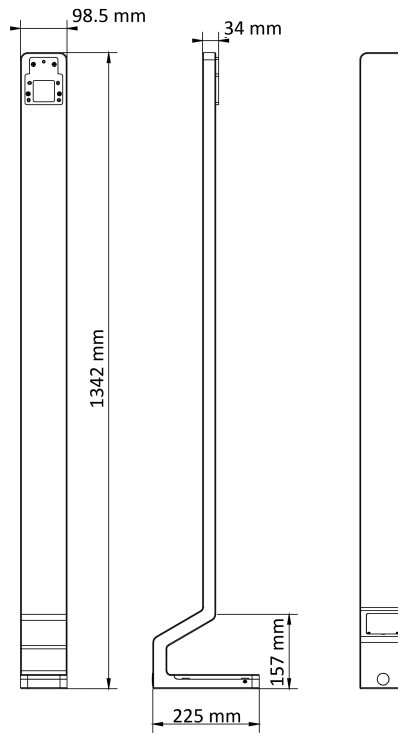

## DS-KAB671-B Floor Stand

### Available Model

DS-KAB671-B

### Specifications

Model	DS-KAB671-B
Material	SPCC
Weight	6.7 kg (14.8 lb)
Dimension (W × H × D)	98.5 mm × 1342 mm × 225 mm (3.9" × 52.8" × 8.9")

## Dimensions

Distributed by

**HIKVISION**

**Headquarters**  
No.555 Qianmo Road, Binjiang District,  
Hangzhou 310051, China  
T +86-571-8807-5998  
overseasbusiness@hikvision.com