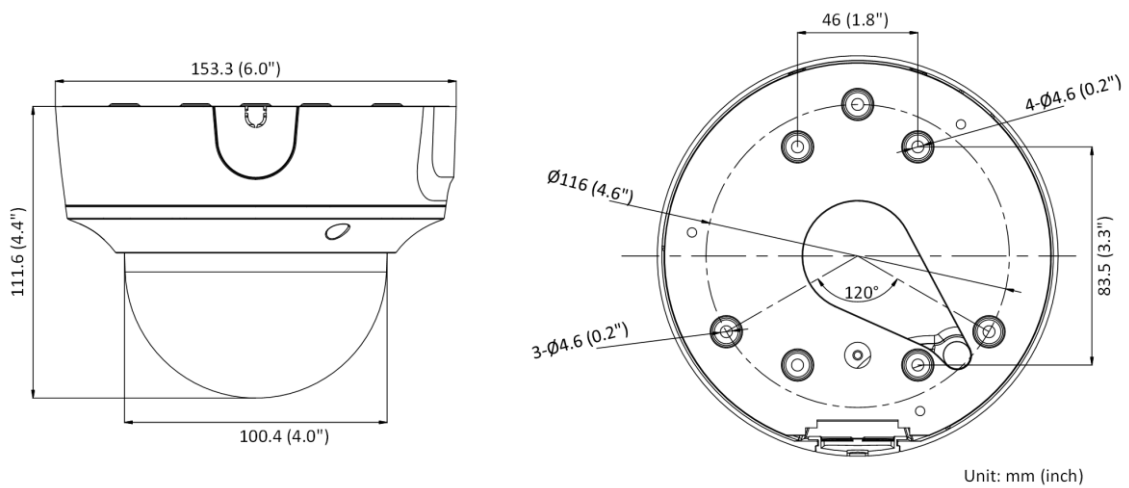

▪ **Dimension**

▪ **Accessory**

DS-1471ZJ-155
Pendant Mount

DS-1475ZJ-SUS
Vertical Pole Mount

DS-1473ZJ-155B
Wall Mount

DS-1473ZJ-155
Wall Mount

DS-1476ZJ-SUS
Corner Mount