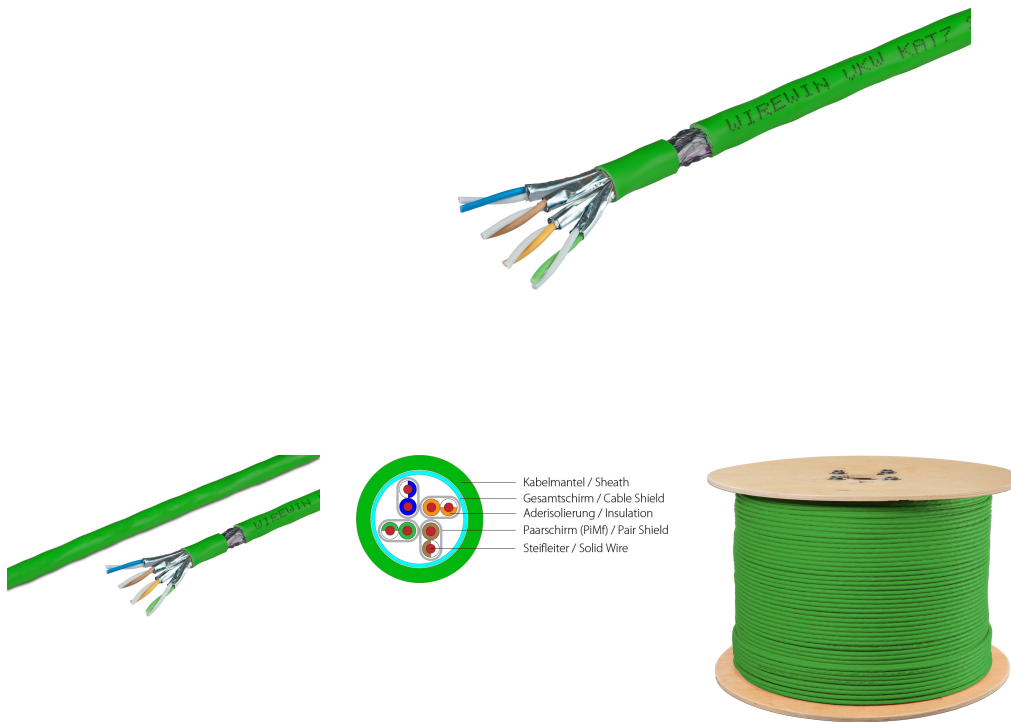

CAT7 Installation Cable Solid, S/FTP, 1000MHz, LSZH, Single, 500m

DESCRIPTION

Wirewin® High Quality copper installation cable, CAT7, S/FTP, 1000 MHz., Single, LSZH, copper kg/km: 26, 1x4 pairs, AWG: 23, color: green, non returnable wooden drum, lenght: 100m / 250 m / 500m / 1000m

FEATURES

- Price with Copper
- Wirewin® High Quality Kupferverlegekabel CAT7 1000 MHz
- Shield: S/FTP shielded
- Braiding: 25% Aluminium
- Copper: 26 (kg/km)
- AWG: 23 (0,55mm)
- Coating: LSZH
- Color: green
- Drumsize:
- Simplex: 100m / 250m / 500m / 1000 on wooden one-way drum
- Duplex: 100m / 500m on wooden one-way drum

CAT7 Installation Cable Solid, S/FTP, 1000MHz, LSZH, Single, 500m

PRODUCT FEATURES

Fire Protection Class	CPR: Cca s1a d1 a1
Color	Green
Cable variant	Single
Cable Length	500 m
Type of Cable	4x2xAWG23/1
Category	CAT7
Copper content	26 kg/km
Coating	LSZH
Shield	S/FTP shielded
EAN Code	9120117656240
Weight	26 kg
PRODUCT NUMBER	VKW SFTP K7 LSOH3 500SXGN