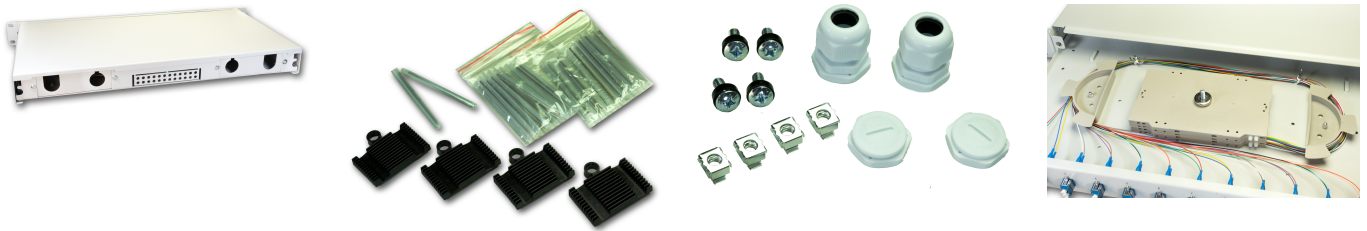

Application

The splice box serves as a transfer point between the fiber optic installation cable and the in-house network cabling. The fiber optic cable is spliced in the splice cassette and divided into pigtails. All common mating faces are possible, e.g. LC, SC or ST. The splice boxes are usually installed in 19" network or server cabinets.

To save valuable time during installation, we offer the splice boxes fully equipped and ready to splice. The box is available in gray (RAL 7035). The equipment options are very extensive.

Description

Pull-out splice box with quick-release fastener, equipped with couplings and pigtails including splice cassette and splice holder. Extension depth approx. 22 cm for easy access to the couplings and the splice tray. The couplings correspond to the type of the inserted pigtails (e.g. blue for OS2 singlemode) The splice box can be moved 20 mm inwards in order to offer additional protection to the patch cables connected at the front. The rear has 4 mounting holes for PG screw connections for flexible cable feed.

SPBOX 12E09 OS2 SC/APC

Fiber Splice Box, 12 Fibers, 12x SC/APC Singlemode, 9/125µm OS2 G657.A1 Pigtail

Product Features

19-inch Rackmount	Yes
Dimensions	480 x 43.5 x 257 mm
Color	RAL7035, grey
Number of Fibers	12
Height U	1 U
Cable Length	1.5 m
Fiber Type	9/125µm, OS2, G.657.A1
Fiber Cable	DIN Colour Code
Fiber Category	Singlemode
Fiber Connector	12x SC/APC Simplex
Material	Sheet Steel, powdercoated
Product Family	Splice box, assembled