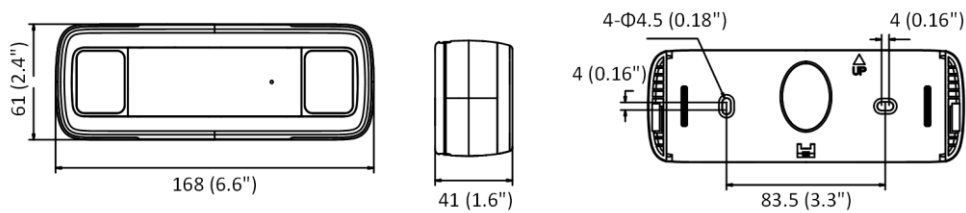

Material	Front cover: plastic, camera body: metal
Dimensions	With -V: 168 mm × 61 mm × 41 mm (6.6" × 2.4" × 1.6" ) Without -V: 168 mm × 61 mm × 36 mm (6.6" × 2.4" × 1.4") With Package: 235 mm × 120 mm × 125 mm (9.2" × 4.7" × 4.9")
Weight	Camera: Approx. 435 g (1 lb.) With package: 725 g (1.6 lb)
<b>Approval</b>	
EMC	47 CFR Part 15, Subpart B; EN 55032: 2015, EN 61000-3-2: 2014, EN 61000-3-3: 2013, EN 50130-4: 2011 +A1: 2014; AS/NZS CISPR 32: 2015; ICES-003: Issue 6, 2016; KN 32: 2015, KN 35: 2015
Safety	UL 60950-1, IEC 60950-1:2005 + Am 1:2009 + Am 2:2013, EN 60950-1:2005 + Am 1:2009 + Am 2:2013, IS 13252(Part 1):2010+A1:2013+A2:2015
Environment	2011/65/EU, 2012/19/EU, Regulation (EC) No 1907/2006
Protection	With -V model: IP67 (IEC 60529-2013)

## Available Model

DS-2CD6825G0/C-I (2 mm), DS-2CD6825G0/C-IS (2 mm), DS-2CD6825G0/C-IV (2 mm), DS-2CD6825G0/C-IVS (2 mm)

## Dimension

Without -V Model:

With -V Model: