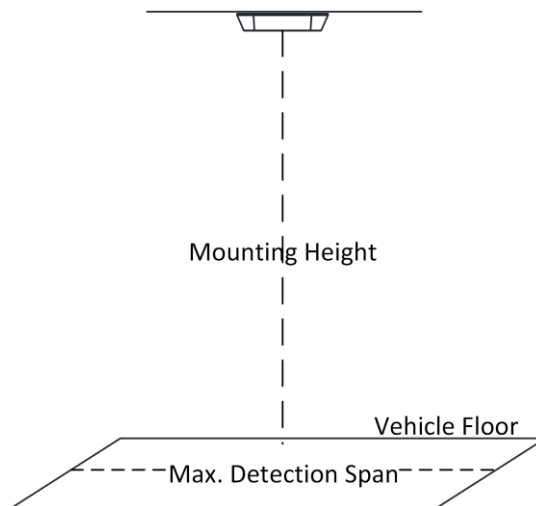

Installation Recommendation

Following table shows the relations among focal length, mounting height, and max. detection span of typical values. For detailed installation advice, please contact the technical support of HIKVISION.

Focal Length (mm)	Mounting Height (m)	Max. Detection Span (m)
2	2.1	1.02
2	2.6	2.30
2	3.1	3.58
2	3.6	4.86
2	4.1	6.14
2	4.6	5.50
2	5.1	6.45
2	5.6	7.40
2	6	8.16