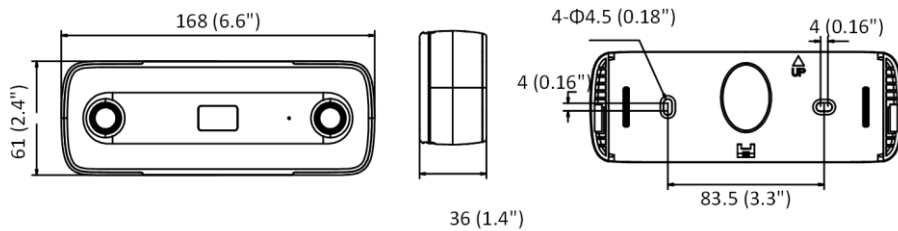

Material	Front cover: plastic, camera body: metal
Dimensions	With -V: 168 mm × 61 mm × 41 mm (6.6" × 2.4" × 1.6") Without -V: 168 mm × 61 mm × 36 mm (6.6" × 2.4" × 1.4") With Package: 235 mm × 120 mm × 125 mm (9.2" × 4.7" × 4.9")
Weight	Camera: Approx. 435 g (1 lb.) With package: 725 g (1.6 lb)
Approval	
EMC	47 CFR Part 15, Subpart B; EN 55032: 2015, EN 61000-3-2: 2014, EN 61000-3-3: 2013, EN 50130-4: 2011 +A1: 2014; AS/NZS CISPR 32: 2015; ICES-003: Issue 6, 2016; KN 32: 2015, KN 35: 2015
Safety	UL 60950-1, IEC 60950-1:2005 + Am 1:2009 + Am 2:2013, EN 60950-1:2005 + Am 1:2009 + Am 2:2013, IS 13252(Part 1):2010+A1:2013+A2:2015
Environment	2011/65/EU, 2012/19/EU, Regulation (EC) No 1907/2006
Protection	With -V model: IP67 (IEC 60529-2013)

Available Model

DS-2CD6825G0/C-I (2 mm), DS-2CD6825G0/C-IS (2 mm), DS-2CD6825G0/C-IV (2 mm), DS-2CD6825G0/C-IVS (2 mm)

Dimension

Without -V Model: