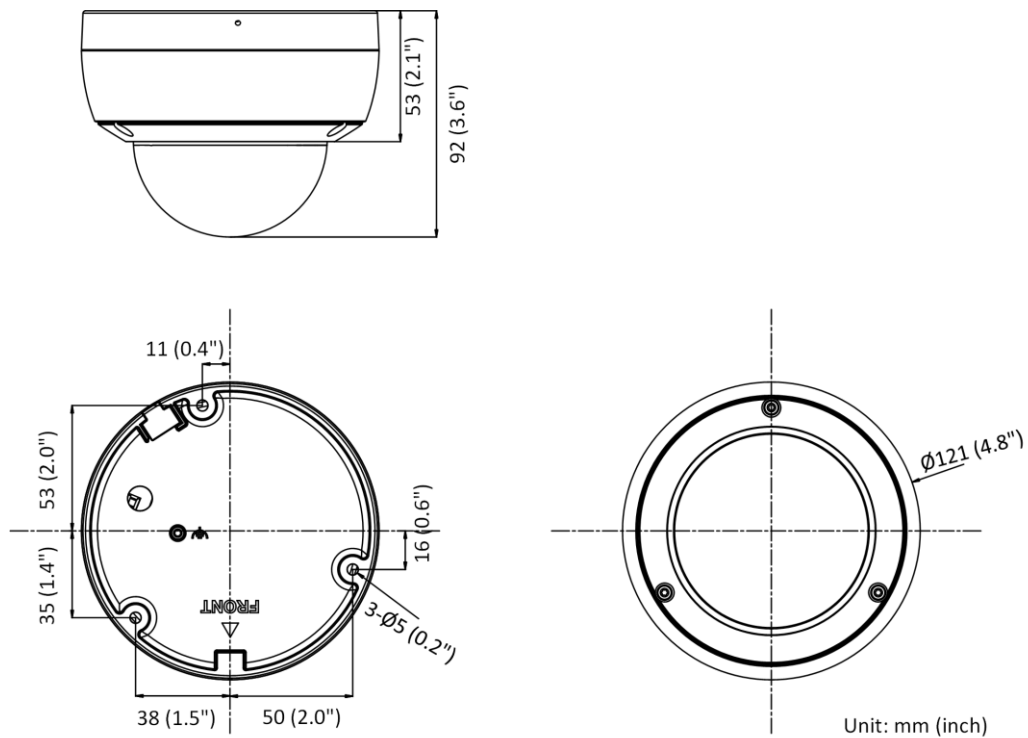

▪ **Dimension**

▪ **Accessory**

DS-1276ZJ-SUS
Corner Mount