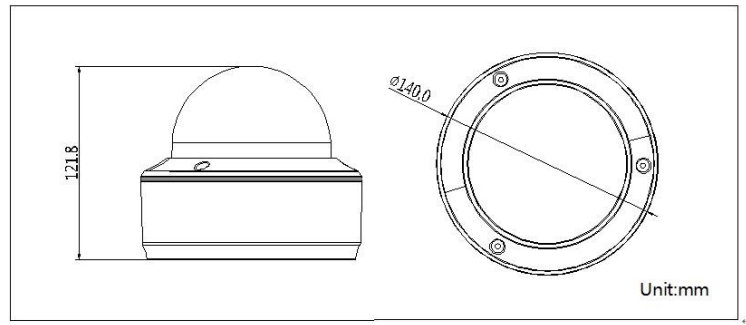

Dimensions

Audio

Environment Noise Filtering	Support
Audio I/O	Support dual audio track, stereo
Audio Sampling Rate	16kHz / 32kHz / 44.1kHz / 48kHz

Smart Feature-set

Behavior Analysis	Line crossing detection, Intrusion detection, Region entrance, Region exiting, Unattended baggage, Object removal
Line Crossing Detection	Cross a pre-defined virtual line
Intrusion Detection	Enter and loiter in a pre-defined virtual region
Region Entrance	Enter a pre-defined virtual region from the outside place
Region Exiting	Exit from a pre-defined virtual region
Unattended Baggage	Objects left over in the pre-defined region such as the baggage, purse, dangerous materials
Object Removal	Objects removed from the pre-defined region, such as the exhibits on display.
Exception Detections	Scene change detection, Sudden audio increase/decrease detection, Audio loss detection, Defocus detection
Recognition	Face detection recognition
Statistics	Object Counting (Entrance and Exit object number is accounted and showed on screen in real time)

General

Impact Protection	IK10
IR Distance	30m
Operating Conditions	-30 °C – 60 °C (-22 °F – 140 °F), Humidity 95% or less (non-condensing)
Power Supply	12 V DC ± 10%, PoE (802.3af)
Power Consumption	Max. 6~9W (IR lens 2W, Motorized lens 1 W)
Dimensions	Φ 140 × 121.8 mm (Φ 5.51" × 4.80")
Weight	1400 g (3.09 lbs)

Order Models

DS-2CD4165F-IZ

Accessories