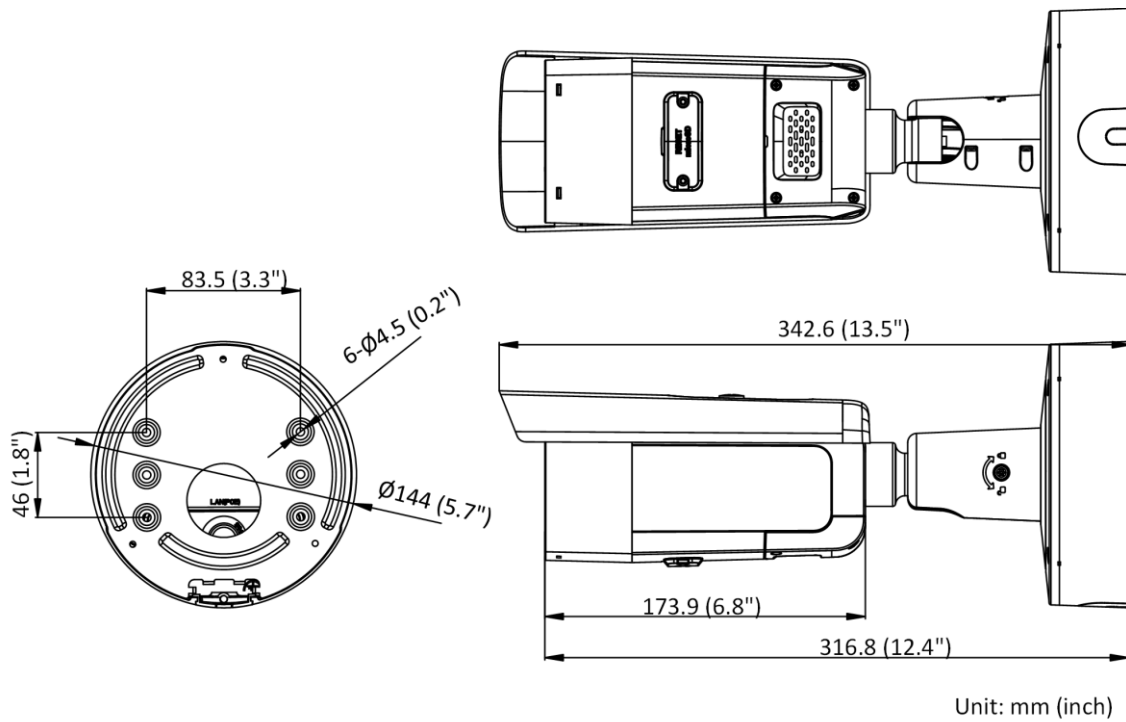

▪ **Dimension**

▪ **Accessory**

DS-1476ZJ-SUS
Corner Mount