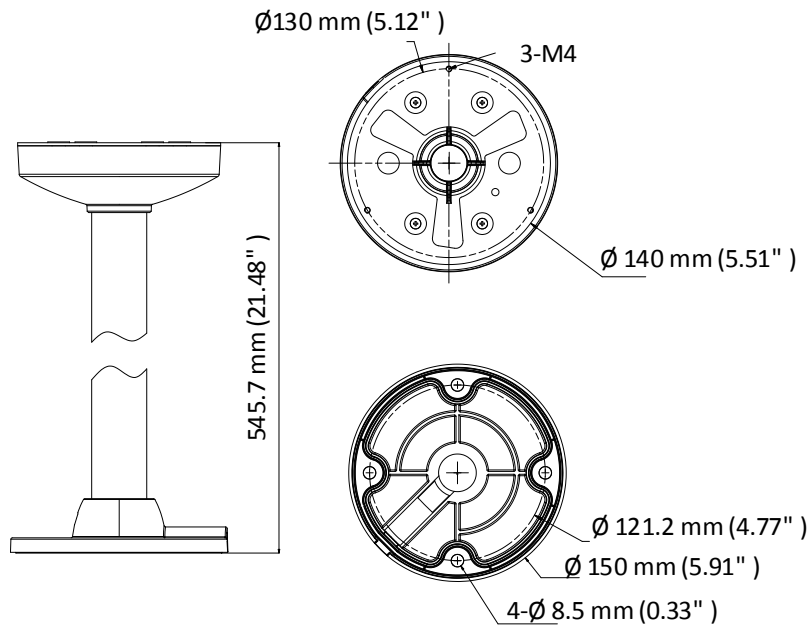

### Pendant Mount

#### Dimension

#### Parameter

Model	DS-1271ZJ-140-DM45
Parameters	Pendant Mount
Appearance	Hikvision White
Material	Aluminum Alloy
Dimension	$\text{Ø}150 \text{ mm} \times 545.7 \text{ mm (5.91" } \times 21.48\text{")}$
Weight	1125 g (2.48 lb.)

#### Notes

- The mount should be installed on the flat surface.
- The waterproof rubber is necessary for the outdoor application.
- The wall must be capable of supporting at least 3 times as much as the total weight of the camera, and the mount.
- The mount's maximum load capacity is 3 kg (6.61 lb.).