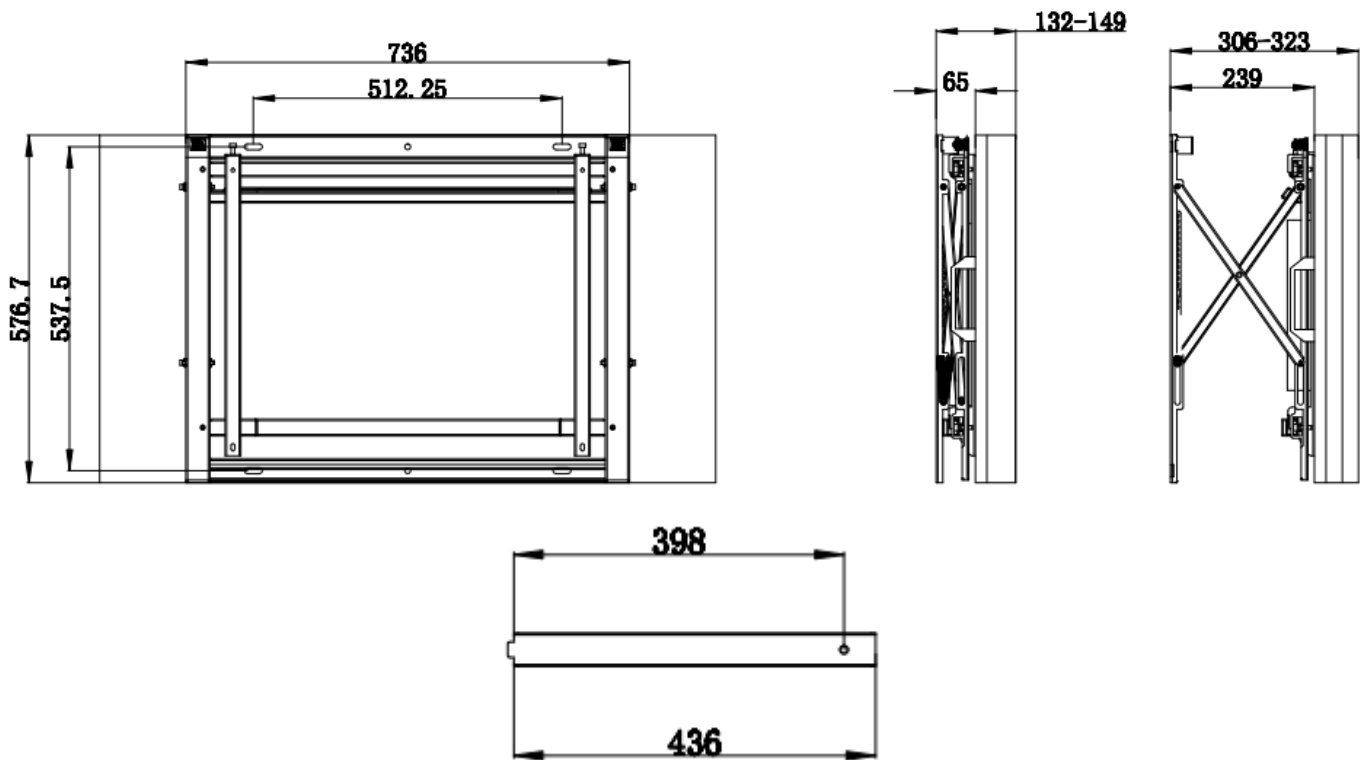

## DS-DN4601W

46" LCD Display Unit Front-maintenance Wall-mounted Bracket

### Key Features

- Front-maintenance Wall-mounted Bracket for 46" LCD Screen
- Solid Steel structure, Prevent screen bend or twist
- Cold-rolled Steel Plate(SPCC)

### Specification

Name	DS-DN4601W
Appearance	Hikvision Black
Material	Cold-rolled Steel Plate(SPCC)
Dimension(WxHxD)	736mmx576.5mmx65-239mm
Weight	7.5Kg

## Dimensions